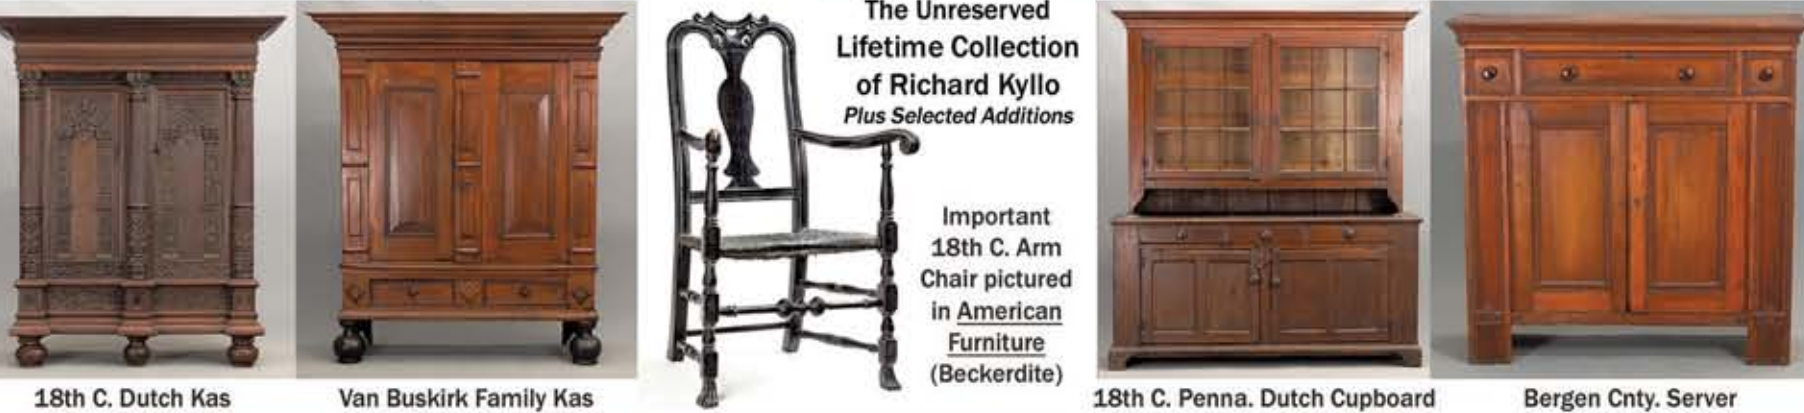

18th C. Dutch Kas    Van Buskirk Family Kas    **The Unreserved Lifetime Collection of Richard Kylo Plus Selected Additions**    Important 18th C. Arm Chair pictured in American Furniture (Beckerdite)    18th C. Penna. Dutch Cupboard    Bergen Cnty. Server