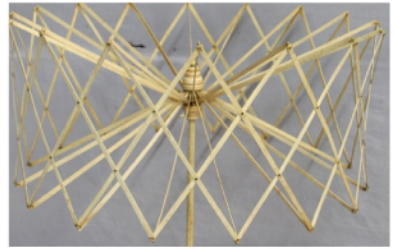

## J.J. Keating's Auction Gallery Route 1 North, Kennebunk, Maine

60 inch Hutch Table

Cherry Hepplewhite Bureau

Whalebone Swift

Tortoise Shell Whalebone Sewing Box

Harrison B. Brown Art

Ship Models & Diorama

Intricate Marquetry  
Tip Table

Silas Hoadley  
Tall Clock

Oriental Rug 11.6 x 8.4

Oriental Scatter Rug 6.5 x 4.5

Meissonnier Bronze  
Hussar on Horseback

Choice Silver

Fine Crystal & Porcelain

Fine Sheraton Sideboard