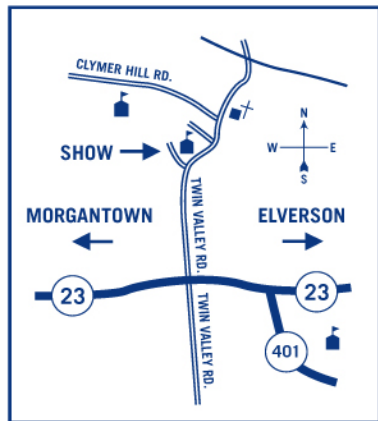

# 47<sup>th</sup> Elverson Antique Show & Sale

November 12 & 13, 2016  
Twin Valley High School

*SATURDAY, 10 am to 5 pm*  
*SUNDAY, 11 am to 4 pm*

Admission per person: \$6.00  
\$5.00 with this ad

Twin Valley High School, 4897 North Twin Valley Rd. Elverson, PA 19520. Off Rt. 23 - 10.5 Mi. West of Rt. 100 or 1.9 Mi. East of Morgantown - Exit 298 of the PA Turnpike.