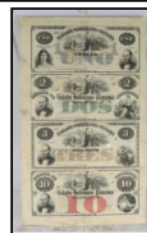

1865
Panama
Un-cut Bills