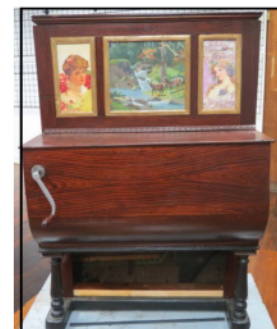

\$20 Gold Liberty
Head/Double Eagle
14kt Mount
& Chain

Ogden Minton Pleissner
(1905-1983)
Simpson Lake
Wyoming

Early Studio
Portrait
Camera/Stand

Fr. Cloisonne
Smith Patterson

Barrel Organ/Hurdy
Gurdy

PAINTINGS & SCULPTURES: A. Melrose, D. D. Coombs, J. Greenleaf, Chs. Vermoskie, Ogden M. Pleissner, A. Lassell Ripley, M. Joyce, Walter Dean, Chs. Demetropoulos, R. Lovewell, A. B. Copeland, A. Mitterfellner, E. Halberstadt, Wm. Paskell, E.A. Aizelin bronze, Paul Richer bronze, Zenetti (Murano glass). **POTTERY, PORCELAIN & GLASS:** Rookwood, Weller, SEG, Hampshire, Fulper, Van Briggie, Nippon, Limoges, Mettlach, Chinese snuff bottles. **TOYS:** Initiating First Degree mechanical bank, Oregon battleship bank, 1862 clockwork doll, Pratt & Letchworth surrey, **SILVER & JEWELRY:** Platinum & diamond rings incl 3.5ct, gold coin & diamond jewelry, ruby & diamond ring, 18kt multi stone brooch, man's 2 1/2 gold & diamond ring, 1904 \$20 gold necklaces, 800 silver coffee/tea set, other silver & jewelry lots. **COINS, CURRENCY & STAMPS:** Several lots incl. 1865 Panama un-cut bills, No. Africa, Philippines, Stanley Gibbons stamp album begins with 1861 (600+ stamps), US silver coin & currency lots. **FURNITURE, LIGHTING & CLOCKS:** NY hand painted game/sewing table, Jeliff parlor set, Continental burled/inlaid abattant secretary, inlaid rosewood étagère, Fr. Cloisonne clock & Pendant clock, early painted corner cupboard, painted blanket chests & cradle, Quezel or Steuben shade, Handel lamp base, Philadelphia carved Chippendale desk, Apothecary secretary, French MT desk. **MISC:** Gen. Tom Thumb's Chickering piano, early studio camera, Louis Vuitton trunk, Crowell decoy, 1950's Gurley Sextant lot & RR. Compass, Edison Stock Ticker, English framed wool ship, glass gasoline globes, C.W. letters, Bachrach Kennedy family photos. **ORIENTAL RUGS:** Roomsize & area, Sarouk, Turkoman, Caucasian, Soumac, bag face carpets or blankets.....and More.