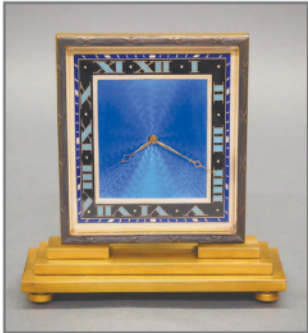

September Gallery Auction

Saturday September 17th at 11:00 a.m.

Items from Estates and Private Collections in Bloomfield, Birmingham, Lansing, Grosse Pointe and Ann Arbor, Michigan. Includes Decorative and Fine Art, 18th & 19th century American, British and Italian furniture, Art Glass, Clocks, Michigan Art Feature, Asian Art, Silver and Accessory items.

Over 250 Select Lots!

Bid and see the full catalog online at: liveauctioneers

Art and Accessory Items Include: Roman Landscape After Panini, Paintings by: C. P. Ream, P Lanzoni, E H Blashfield, Hans Thoma, G. Grimaldi, Sculpture by: D Van Den Bossche Bronze figure, L. Gossin Bronze, G van der Straeten Bronze, F. Vichi Marble bust, I. Szentgyorgyi Bronze, Abraham A Ruben Inuit Stone carving, Sterling Silver inc. Paul Revere Sugar spoon, Cartier Tea set, Chinese Export tea set and tray, Georg Jensen dish, Sterling flatware inc. Georg Jensen "Acorn" pattern, Reed & Barton "French Renaissance", Gorham "Chantilly", Wallace "Rosepoint", Heirloom "Damask Rose", Wallace "Stradivari", International "Royal Danish", German .800 teaset, 19th Century English Silver, Barovier & Toso "Rotellati" vase, R. Lalique "Ornis" vase, American Art Pottery, Steuben Art glass, 156 pc Christofle "Marly" flatware set, Michigan Art Feature with Robert Hopkin, Charles Waltensperger, C. Harry Allis, Frank Selzer, Roy Gamble, C H Eaton, R Jerzy, I R Bacon, J Reiss, M C Stratton and others, Large L W Volk plaster bust of Abraham Lincoln, 1915 Austrian 100 Corona Gold coin, Pr Zsolnay bookends, 18th c Venetian painted mirror, Chinese Cloisonne incense burner, Pr Delft chargers, Elkington silverplate shield, Pr Czech peacock lamps, French Bronze clocks, English Sextants, French and German porcelain, Napier penguin cocktail pitcher, Chinese and Japanese porcelain, Tortoise shell tea caddy, Swiss Guilloche desk clock, Champeleve/Micro Mosaic candleholder, Japanese Bronze incense burner, Murano Glass Coffee Set, French Tantalus set, Silver plated cruet sets, Bohemian glass covered Pokal, Large Military

Button collection, Antique prints and engravings, Egyptian Revival Obelisks, Live Steam Locomotive model, Cut Crystal, Samson porcelain and more!

Antique Furniture Includes: Massachusetts Queen Anne Period Walnut Highboy and Lowboy, Marjorelle Buffet, Louis Vuitton wardrobe trunk, 18th PA Chippendale desk, New England Chippendale chest, American Classical sewing table, 19th c Italian Walnut buffet by "Gelly", Inlaid Herter Bros. center table, Empire games table, NE QA Maple highboy, Pr 18th c Italian Neoclassical commodes, 18th c Venetian gilded table, 17th c Portuguese Vargueno, George III 3-part dining table, Regency games table, Country Chippendale side table, Victorian MT dresser, Georgian Corner chairs, Chinese Rosewood stands, Swedish Empire sofa, Carved Walnut hall chair, Carved Oak buffet, Victorian dressing case and more!

18% Buyer's Premium on all lots
Credit Cards accepted without penalty.
Absentee bids accepted.

Schmidt's Antiques Inc.

5138 West Michigan Ave.

Ypsilanti, Michigan.

(734) 434-2660

Since 1911

www.SchmidtsAntiques.com