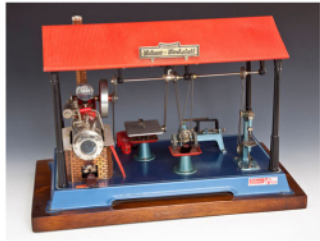

1500 Paxton Street, Harrisburg, PA 17104

TOY SOLDIERS: 100's incl Britains; Lineol; Marlborough; circus & farm animals; some in orig boxes. **DOLLS:** German black bisque head; Heubach; L. Wolf character; J.D. Kestner 36"; Grace Putnam Bye-Lo; Greiner; wax head; china head; boudoir; paper dolls. **MATCHBOX & HOT WHEELS:** 100's 1970's-1990's all makes & models. Redline incl 1967 Custom T-Bird & 1970 Mercedes C-111; play sets incl Matchbox Pee Wee's Playhouse NIB & Hot Wheels Service Center City & Construction Site. **VEHICLES:** Lesney; Corgi; dealer

promos; scale models (many in orig OBs) incl AMT; Revell; Bburago; Harley Davidson; more. **TIN:** Friction, battery op, remote control & wind-up incl vehicles; space craft incl Marke Technofix Terra Luna space toy in OB; aircraft; robots; Chein incl Merry Go Round; Marx Charlie McCarthy. **TRAINS:** Lionel incl pre-war 298W set; 218P Santa Fe, 2037, 246 locos with cars. 100's HO cars & locos (many in orig OBs) incl Ahearn; Accurail; Roundhouse; Life Like; Varney & more. **LGB G scale** in OBs incl 2028D & 2085D locos; rolling