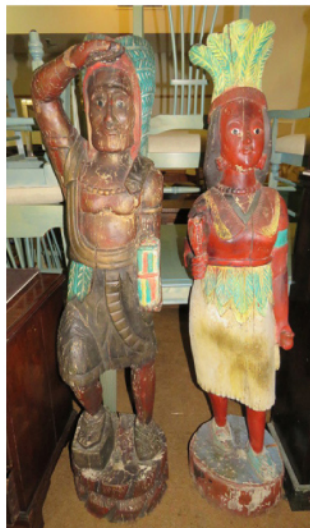

5' Vintage Carved Wooden Cigar Store Indians (Repainted)