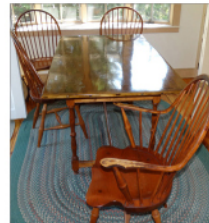

Turkish Bijar Rug 11 1/2 x 2 1/2

Heavily Carved Chest of Drawers

Early Bureau w/ Carved Head Handles

Cylinder Roll Top Secretary

DA Dimes Table and Chairs

Period Highboy

Brand Name Jewelry

Indians, Men in Cotton Fields, Glass Slides

Aaron Willard Banjo Clock

B Ruggerio Violin

**FURNITURE/RUGS:** D. R. Dimes table and 4 chairs; period highboy; early 2 over 3 bureau with carved head handles; excellent heavily carved chest of drawers; cylinder roll top secretary; multi drawer cabinet; flip top card table; Empire slant front desk; post office cubicles from Wilton, CT; secretary; Victorian couch; 2-drawer sewing stand; sewing cabinet; inlaid sideboard; early painted mirror; Victorian wash stand; excellent heavily carved canopy bed; 8 ribbon back chairs; Oriental settee; brace back Windsor chair; Grandfather clock; modern dresser; 5 tiger maple chairs; Hitchcock table and 4 chairs; two, 5-door stacking bookcases; 4-door stacking bookcase; 11 1/2 x 2 1/2 Turkish Bijar rug; 10 x 5 Oriental rug; 9x12 Oriental rug 9x13 Oriental rug; 16 x 20 Oriental rug; other Oriental rugs; Navi Pesanda rug; **MISC:** excellent glass slides inc: Indians, men in cotton field, Civil War, Panama canal; 1889 sampler with birds/ houses, trees; 6 Sevres portrait plates; 14 Canton plates & 2 platters; 16 hand painted plates with birds; Majolica items; set of Minton dishes; opalescent glass; 2 Royal Worcester jars; set of Royal Worcester dishes; enameled brides basket; blue dish with sea horses; 4 Van Briggie pcs; Belleek lot; cut glass decanters; 12 Limoges plates; large set of Historic American Johnson Bros dishes; Stedman New haven crock; large Rose Medallion vase; Canton vase; early pottery horse; 2 early RI porcelain license