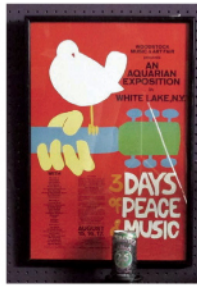

Salabet

Baker

Orig Woodstock
Litho

Over 300 Antique Seals—
Chinese, ivory, gemstone, etc.

Collectibles

African

Pairpoint, Heisey, Hawkes

Sinclair, cranberry

Asian style china
cabinet

Ansel Adams

Song, Ming—Over 50
Period Pieces!

Mesopotamian,
Akkadian lapis
cylinder seal

Parasol,
Cane
Handles—
attr.
Faberge,
Shibayama

PREMIER Online Auction!

TUESDAY, AUGUST 23 4PM EDT