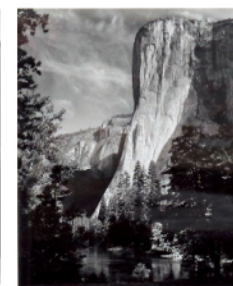

PREMIER Online Auction!

TUESDAY, AUGUST 23 4PM EDT

Over 300 lots

Preview in our gallery Monday, August 22,
3PM-7PM or most days by appointment

Catalog and photos www.shelleysauction.com

INTERNET BIDDING AT
LIVEAUCTIONEERS.COM and INVALUABLE.COM

FINE COLLECTION OF ANTIQUE AND ANCIENT SEALS, CHINESE PERIOD PORCELAIN, ART AND ANTIQUES!

CHINESE, CONTINENTAL DESK SEALS and PARASOL/CANE HANDLES: HUNDREDS OF SEALS AND HANDLES... An exceptional lifelong collection from one estate. Over 300 seals range from ancient to 17th, 18th, and early 19th C. Includes Signed, Italian, ivory, polychrome, sterling, gold, nephrite, gemstones, horn, etc. Early Egyptian and ancient Roman. Ancient Mesopotamian, Akkadian, and Sumarian cylinder seals. Nepalese Sadhu Bronze body seals including *two Star of David*, French and English 18th and 19th c. bronze desk seals, ancient carnelian and other stone ring seals, Oriental seals, Chinese and Japanese carved Ivory, Chinese Jade Seal Stamps. Russian parasol handle (attr. *Faberge*). Russian cane handle Attr. to *Faberge*. 18Kt gold and star sapphire mechanical pen seal.

CHINESE POTTERY/PORCELAIN: OVER 50 PERIOD PIECES! Fine Chinese pottery including, *period Ming and Song dynasty*. Celadon, Blue and white, Longquan, bowls, censers, plates. Also, Meiji period, Swatow, Qing and Yuan dynasty—all acquired prior to 1970!