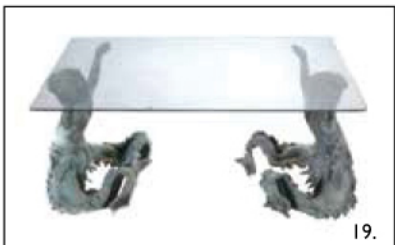

Follow us on Facebook, Twitter, Instagram, Pinterest and Tumblr.

We are currently seeking property for our auctions.  
Please inquire about our risk free consignment policy.

1. EDGAR BUNDY (United Kingdom 1862-1922) "Planning the Voyage" Oil on canvas, 60 x 45 inches, Estimate: \$7,000/9,000
2. Style of JEAN-HONORE FRAGONARD (French 1732-1806) "French Garden Party" Oil on canvas, 24 x 35 1/2 inches, Estimate: \$1,200/1,800
3. FRANCISCO ZUNIGA (Mexican 1912-1998) "Coloquio" Charcoal on paper Sheet: 19 5/8 x 27 5/8 inches, Estimate: \$2,000/3,000
4. After PETER PAUL RUBENS (Flemish 1577-1640) "The Assumption of the Virgin" Oil on canvas 36 x 24 3/4 inches, Estimate: \$5,000/8,000
5. CHARLES COUSIN (French 1904-1972) "Venice Canal Scene" Oil on canvas, 25 3/4 x 21 1/4 inches, Estimate: \$1,000/1,500
6. SALVADOR DALI, produced by Suzy Langlois (Spanish 1904-1989) "Persistence of Memory" Tapestry 55 x 65 inches, Estimate: \$1,500/2,000
7. THOMAS ALEXANDER HARRISON (American 1853-1930) "Marine" Oil on canvas, 37 1/4 x 65 1/8 inches, Estimate: \$7,000/9,000
8. Pair of Tiffany Studios Cobra Candlesticks, Estimate: \$8,000/10,000
9. Pair of Empire Style Gilt Bronze Rock Crystal Three Light Candelabra Estimate: \$1,500/2,000
10. Important Louis XV Style Gilt Bronze Mounted Tulipwood Vitrine Cabinet, Attributed to Maison Krieger, Circa 1880 Estimate: \$40,000/60,000
11. Pair of Fine Large Italian Rococo Faux Marble Gilt and Silver Gilt Grotto Console Tables, Veneto, Mid 18th Century Estimate: \$25,000/35,000
12. Louis XV Style Gilt Bronze Mounted Parquetry and Marquetry Table de Milieu, Late 19th century, Estimate: \$6,000/9,000
13. Louis XV Style Gilt Bronze Cartel Clock, Circa 1900 Estimate: \$1,000/1,500
14. Edwardian Sterling Epergne, Hukin & Heath, Birmingham, Circa 1905 Estimate: \$1,500/2,000
15. Custom Garrison Rousseau Shagreen, Bone, and Giltwood Carlyle Low Table, Estimate: \$2,000/2,500
16. Pair Louis XVI Style Gilt Bronze Crystal Ten Light Candelabra, Estimate: \$2,000/3,000
17. Louis XV Style Gilt Bronze Mounted Rosewood and Parquetry Gueridon, Joseph-Emanuel Zwiener, Fourth quarter 19th century, Estimate: \$5,000/8,000
18. French or Italian Baroque Marble Statue of Aphrodite After the Antique, 17th/18th Century, Estimate: \$8,000/12,000
19. Pompeian Style Patinated Bronze and Glass Table, Estimate: \$3,000/5,000
20. Superb French Renaissance Style Chateau Birdcage, Circa 1980, Estimate: \$3,000/5,000
21. Austrian Cold Painted Bronze Figural Group: The Chariot, Franz Xavier Bergmann (Austrian 1838 - 1894) Estimate: \$5,000/6,000