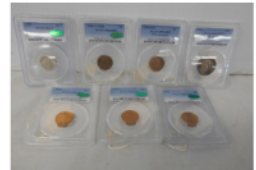

Original Paint Blanket Box

Staffordshire Cows

Oil Lamps

Coin Operated Horse

Biscuit Tins

1909 S Vdb 1C

**Estate Auction 6:00 PM – Toys & More 5:00 PM**  
**Original Tole Painted Pieces from the John Dunn Estate**  
**Furniture:** 18<sup>th</sup> century new england bracket base blanket chest w/ old red, painted pinwheel & stenciling also bootjack end blanket chest w/ old red finish, one drawer stand w/ turned legs, 19<sup>th</sup> cent. Mahogany game table w/ inlay, set of five birdcage Windsor chairs, one drawer drop leaf breakfast table, lift top commode, kitchen hoosier cabinet, two victorian oak tall chests-one w/ mirror, lady's fancy oak drop front desk, oak 2-door bookcase, three antique french two drawer marble top stands, vintage paint decorated three drawer credenza, high quality vintage tea cart w/ beveled glass tray, banded mahogany server w/ brass gallery, vintage wicker lamp tables, vict. cast iron coat & umbrella rack w/ mirror, carved Asian m/t stand, vict. m/t lamp table, vintage mah. Browns disc record cabinet / stand, mah. Fan carved chest on chest, double dresser w/ mirror & pair Queen Anne two drawer night stands, Ithica tall case clock, iron patio table & chairs, much more. **Glass & China:** estate fresh collection of antique Staffordshire cow creamers- Prattware, Swansea, Yorkshire, Jackfield, Bennington & more, also a collection of 19<sup>th</sup> cent. Oil lamps –some whole oil also some miniature, brass student lamps & much more, collection of fitted glass covered jars-apothecary & candy etc, Staffordshire &