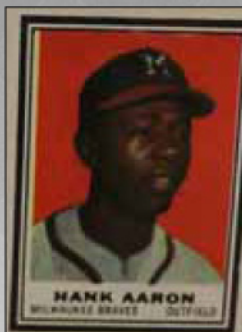

### PUBLIC AUCTION – SPORTS CARDS & MEMORABILIA

Will sell at GATEWAY GALLERY AUCTION  
643 Kriner Rd, Chambersburg, PA

Saturday, September 17, 10 AM

**SPORTS CARDS/MEMORABILIA:** More than 380 cataloged lots of mostly baseball and football cards, many from the early 1960s, vintage magazines, collectibles and autographed items by Mickey Mantle, Joe DiMaggio, Ted Williams, Willie Mays, Sandy Koufax, Duke Snider, other Hall of Famers and several Orioles and Phillies players. Complete sets include 1969 Topps and 1973 Kellogg's, and rare items such as T206 tobacco cards, a Jackie Robinson 1948 cigarettes card, a scrapbook of local major leaguers, baseball stamps, decals. Non-baseball includes NASCAR, hockey and basketball collectibles, Beatles cards, TV Western Exhibit cards and autographed items by Ken Norton, Walt Frazier, Rocky Bleier, Troy Aikman.