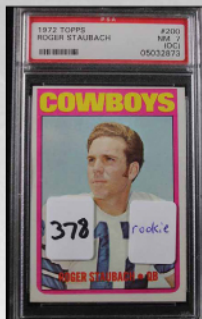

### PUBLIC AUCTION – SPORTS CARDS & MEMORABILIA

Will sell at GATEWAY GALLERY AUCTION  
643 Kriner Rd, Chambersburg, PA

Saturday, September 17, 10 AM

**SPORTS CARDS/MEMORABILIA:** More than 380 cataloged lots of mostly baseball and football cards, many from the early 1960s, vintage magazines, collectibles and autographed items by Mickey Mantle, Joe DiMaggio, Ted Williams, Willie Mays, Sandy Koufax, Duke Snider, other Hall of Famers and several Orioles and Phillies players. Complete sets include 1969 Topps and 1973 Kellogg's, and rare items such as T206 tobacco cards, a Jackie Robinson 1948 cigarettes card, a scrapbook of local major leaguers, baseball stamps, decals. Non-baseball includes NASCAR, hockey and basketball collectibles, Beatles cards, TV Western Exhibit cards and autographed items by Ken Norton, Walt Frazier, Rocky Bleier, Troy Aikman.