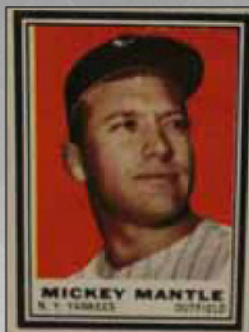

### PUBLIC AUCTION – SPORTS CARDS & MEMORABILIA

Will sell at GATEWAY GALLERY AUCTION  
643 Kriner Rd, Chambersburg, PA

Saturday, September 17, 10 AM

**SPORTS CARDS/MEMORABILIA:** More than 380 cataloged lots of mostly baseball and football cards, many from the early 1960s, vintage magazines, collectibles and autographed items by Mickey Mantle, Joe DiMaggio, Ted Williams, Willie Mays, Sandy Koufax, Duke Snider, other Hall of Famers and several Orioles and Phillies players. Complete sets include 1969 Topps and 1973 Kellogg's, and rare items such as T206 tobacco cards, a Jackie Robinson 1948 cigarettes card, a scrapbook of local major leaguers, baseball stamps, decals. Non-baseball includes NASCAR, hockey and basketball collectibles, Beatles cards, TV Western Exhibit cards and autographed items by Ken Norton, Walt Frazier, Rocky Bleier, Troy Aikman.