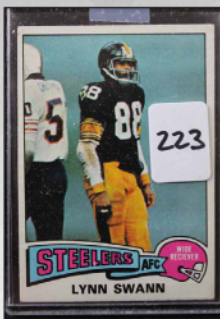

### PUBLIC AUCTION – SPORTS CARDS & MEMORABILIA

Will sell at GATEWAY GALLERY AUCTION  
643 Kriner Rd, Chambersburg, PA

Saturday, September 17, 10 AM

**SPORTS CARDS/MEMORABILIA:** More than 380 cataloged lots of mostly baseball and football cards, many from the early 1960s, vintage magazines, collectibles and autographed items by Mickey Mantle, Joe DiMaggio, Ted Williams, Willie Mays, Sandy Koufax, Duke Snider, other Hall of Famers and several Orioles and Phillies players. Complete sets include 1969 Topps and 1973 Kellogg's, and rare items such as T206 tobacco cards, a Jackie Robinson 1948 cigarettes card, a scrapbook of local major leaguers, baseball stamps, decals. Non-baseball includes NASCAR, hockey and basketball collectibles, Beatles cards, TV Western Exhibit cards and autographed items by Ken Norton, Walt Frazier, Rocky Bleier, Troy Aikman.