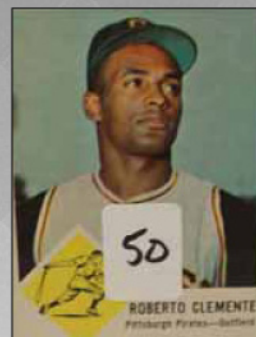

### PUBLIC AUCTION – SPORTS CARDS & MEMORABILIA

Will sell at GATEWAY GALLERY AUCTION  
643 Kriner Rd, Chambersburg, PA

Saturday, September 17, 10 AM

**SPORTS CARDS/MEMORABILIA:** More than 380 cataloged lots of mostly baseball and football cards, many from the early 1960s, vintage magazines, collectibles and autographed items by Mickey Mantle, Joe DiMaggio, Ted Williams, Willie Mays, Sandy Koufax, Duke Snider, other Hall of Famers and several Orioles and Phillies players. Complete sets include 1969 Topps and 1973 Kellogg's, and rare items such as T206 tobacco cards, a Jackie Robinson 1948 cigarettes card, a scrapbook of local major leaguers, baseball stamps, decals. Non-baseball includes NASCAR, hockey and basketball collectibles, Beatles cards, TV Western Exhibit cards and autographed items by Ken Norton, Walt Frazier, Rocky Bleier, Troy Aikman.