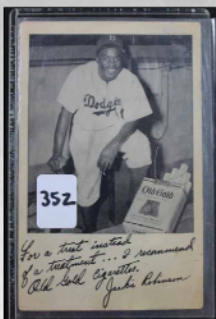

### PUBLIC AUCTION – SPORTS CARDS & MEMORABILIA

Will sell at GATEWAY GALLERY AUCTION  
643 Kriner Rd, Chambersburg, PA

Saturday, September 17, 10 AM

**SPORTS CARDS/MEMORABILIA:** More than 380 cataloged lots of mostly baseball and football cards, many from the early 1960s, vintage magazines, collectibles and autographed items by Mickey Mantle, Joe DiMaggio, Ted Williams, Willie Mays, Sandy Koufax, Duke Snider, other Hall of Famers and several Orioles and Phillies players. Complete sets include 1969 Topps and 1973 Kellogg's, and rare items such as T206 tobacco cards, a Jackie Robinson 1948 cigarettes card, a scrapbook of local major leaguers, baseball stamps, decals. Non-baseball includes NASCAR, hockey and basketball collectibles, Beatles cards, TV Western Exhibit cards and autographed items by Ken Norton, Walt Frazier, Rocky Bleier, Troy Aikman.