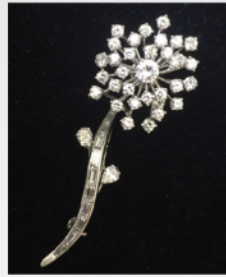

A Collection of Rare and  
Early Pencil Sharpeners

Fine Diamond and Gem  
Stone Jewelry Including  
Oscar Heyman Platinum  
and Diamond Pin

A Nine Piece  
Stanton Hall Pattern Parlor Set  
Attributed J. and J.W. Meeks

A Patek Philippe Men's Wristwatch  
Model 2460 Circa 1955 - 1960