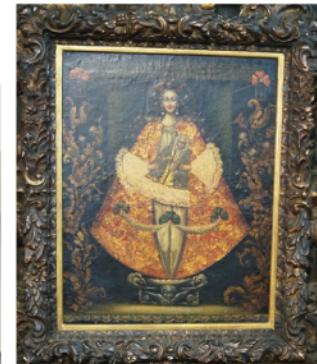

& SAT. 10AM UNTIL SALE

***PART III 40 YR. ECLECTIC ACCUMULATION OF
ANTIQUES, PAINTINGS & COLLECTIBLES!!!***

FEATURING: 18TH - 20TH C. FURNITURE, DECORATIONS & ACCESSORIES * ANTIQUE & SEMI ANTIQUE ORIENTAL RUGS * COLL. VINTAGE RADIOS * EDISON HOME STANDARD PHONOGRAPH * LG. COLL. ADVERTISING INC. MANY SIGNS, ETC. * GERMAN STEINS * BLACK FOREST * GOLD, DIAMOND & SILVER JEWELRY * LUCITE HAND BAGS * NAVAJO RUGS * QUILTS * CAROUSEL HORSES BY: E. JOY MORRIS & CHARLES DARE * LAP DESK * WROUGHT IRON INC: 2 PR. GATES, IRON BENCHES *

CAROUSEL HORSES: E. JOY MORRIS & CHARLES DARE

FRAMED O/C "VENUS & CUPID"
PIERRE PAUL PRUD'HON 20 x 16"

O/C "MANHATTAN SKYLINE" SGN.
J.E. TINZFORT '38 20 x 24"

DOGS IN ART

REGENCY BRASS MOUNTED & INLAID FIGURAL
ROSEWOOD SERVER 38 x 72 x 26.5

CARVED FRAME CUZCO SCHOOL
O/C MADONNA & CHILD 18TH C.
27.5 x 23"

100+ OLD MASTER -20TH CENTURY PAINTINGS & WATERCOLORS: MANY BY LISTED ARTISTS INC. VICTOR BASINET, A.T. BRICHER, GORDON GRANT, CHARLES HARGENS, CHARLES HENRY MILLER, PRUDHON, E. RUSSELL, O. TARTARAT & OTHERS