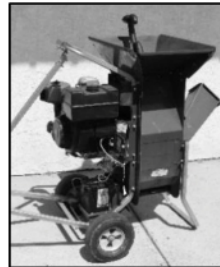

ALDERFER'S

AUCTIONEERS & APPRAISERS

"Twilight Auction" Wednesday, August 10th at 4:00PM

Farm Machinery, Tractors, Mowers, Equipment, Hit N Miss Engines, Golf Cart,
Four-Wheeler, Lawn & Garden, Woodworking, Implements and Tools

Bid Live at the Auction Center: 4:00PM for Tools & Accessories

Bid Live & Online: 6:00PM for Tractors & Equipment

Preview: Tuesday & Wednesday, 9:00 – 5:00PM, Day of Auction 8:00AM

VIEW OR BID @ WWW.ALDERFERAUCTION.COM

ALDERFER'S

501 Fairgrounds Road • Hatfield, PA 19440
215.893.3000 • info@AlderferAuction.com
AlderferAuction.com

Applicable Buyers Premium Applies.
Absentee bids accepted.

Follow us Online @SanfordAlderfer