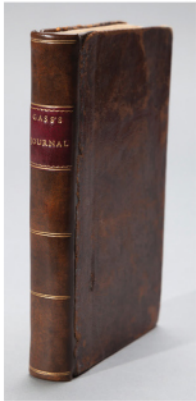

Patrick Gass,
Journal