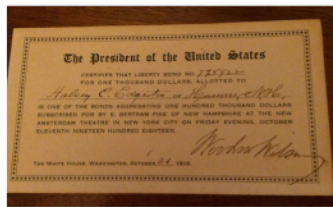

Elizabeth Jackson ESTATE SALE

Art & Antiques in New Canaan, CT
Friday, Saturday, Sunday
July 15-17

10am - 5pm

Charming 1922 center hall colonial, just steps away from New Canaan's Roger Sherman Inn, has lovely art and English antiques PLUS 1918 Liberty Bond signed by Woodrow Wilson, to include: