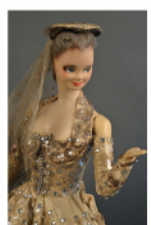

Auction Previews: Wednesday 7 - 9 pm & Thursday 8 - 10 am **Auction Starts 10:00 am, June 16**

French - Fashions: w/Trunk & Wardrobe, Smiling Bru, Tete Jumeaux, EJ, Bebes, ED, SFBJ, Fr. Leather toddler; Characters, K*R, All Bisque, S & H 749, Tynie Babe, Handwerck, Heubach, Papier MACHE & Wood: Queen Anne, Milliners models, Greiner; Chinas & Parian; Cloth: Chase, Volland Single-Dot Raggedy Ann, Lenci, Wide-hip Kathe Kruse; Palmer Cox Brownies: Dolls, figures, China, Prints; Creche Figures: (12+) Wax, Terra-cotta, Wood, Animated Chreche Scene; Artist Dolls: Carol Bowling, Martha Thompson Queen Eliz. RJ Wright, Ice Capades 1947 Mannequin, W. Paulson, Shirley Antoon, Jane Bradbury, Mary Whitrier, Folk Art, (NIADA)