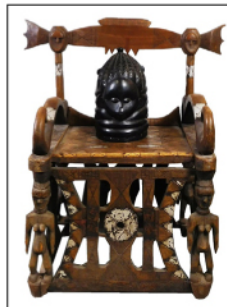

Kuniyoshi, litho., 15" x 12"

Senufu, Mende, Etc.

Dux; Mid-Century/Modern; Paul Zimmerman

Laci de Gerenday Bronze, 11" h.

Noel Rockmore, oil, 30" x 25"

Plat. & Diam. (2.19 cts)

Tiffany "Eng. King" (100 pcs)

Jacques Gourgue, acrylic, 15" x 23"