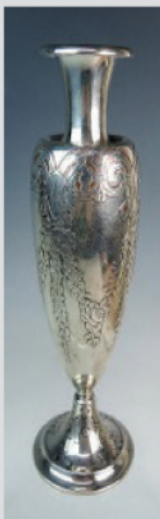

This will be the first auction of three with auctions 2 & 3 being sold in the fall. This world class collection encompasses a wide variety of cigar lighters including bronze devils, bats, dragons, a silver Taj Mahal, black Americana, gimbal lighters, Vienna Bronze cigar cutters, bicycles, many items with ingenious mechanisms.

Session #2: An exceptional range of large antique bronze sculptures including those by Auguste Moreau (Tiffany & Co), Leon Tharel (Tiffany & Co.), Edouard Drouot, Chalon, Gerome, Gregoire, 2 by Villanis, Clodion, marble sculpture by H.G.Miller 1928 (Egyptian Revival), a very fine antique Louis XV tall case clock (purchased at Sothebys 1979), a large Sevres & Dore Bronze Cherub Clock C.1880, an extremely rare Austrian chunk jewel leaded lamp modeled as a Salamander, another Austrian chunk jewel lamp with two fish, an important Daum Nancy & Edgar Brandt chandelier, Galle art glass, a fine Cartier 18k & enameled Art Deco cigarette case, 14k Cartier compact, Patek Philippe wristwatch, Faberge egg pendant, a rare Tiffany Tel el Armana vase, monumental Waterford Crystal horse racing trophy, huge 20"x14" KPM plaque, Lalique, Regina & Sell a disc music boxes, erotic match safe, an outstanding Italian modernist silver tea/coffee set. MORE!

Important Egyptian Revival Marble Figure Signed H.G.Miller 1928

Manner of Bugatti Table C.1900

Auguste Moreau Woman & Child (Tiffany & Co.)

Signed Villanis "Bohemienne" C.1890

Patek Philippe Wristwatch

Art Deco Cartier 18k Enamel Cigarette Case w/box

Fine Japanese Silver Vase

Tiffany & Co. Mixed Metal

Tiffany & Co. Sterling Vase

Waterford Crystal Horse Racing Trophy

Chalon Art Nouveau Bronze C.1900

Dore Bronze Signed Clodion

Large Louis XV Dore Bronze Clock