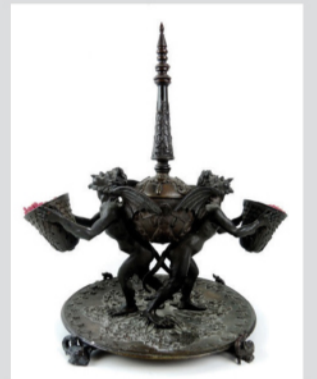

Session #2: An exceptional range of large antique bronze sculptures including those by Auguste Moreau (Tiffany & Co), Leon Tharel (Tiffany & Co.), Edouard Drouot, Chalon, Gerome, Gregoire, 2 by Villanis, Clodion, marble sculpture by H.G.Miller 1928 (Egyptian Revival), a very fine antique Louis XV tall case clock (purchased at Sothebys 1979), a large Sevres & Dore Bronze Cherub Clock C.1880, an extremely rare Austrian chunk jewel leaded lamp modeled as a Salamander, another Austrian chunk jewel lamp with two fish, an important Daum Nancy & Edgar Brandt chandelier, Galle art glass, a fine Cartier 18k & enameled Art Deco cigarette case, 14k Cartier compact, Patek Philippe wristwatch, Faberge egg pendant, a rare Tiffany Tel el Armana vase, monumental Waterford Crystal horse racing trophy, huge 20"x14" KPM plaque, Lalique, Regina & Sell a disc music boxes, erotic match safe, an outstanding Italian modernist silver tea/coffee set. MORE!