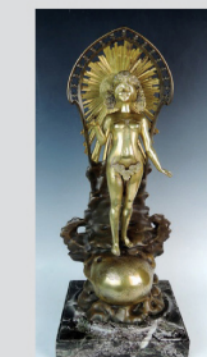

Session #2: An exceptional range of large antique bronze sculptures including those by Auguste Moreau (Tiffany & Co), Leon Tharel (Tiffany & Co.), Edouard Drouot, Chalon, Gerome, Gregoire, 2 by Villanis, Clodion, marble sculpture by H.G.Miller 1928 (Egyptian Revival), a very fine antique Louis XV tall case clock (purchased at Sothebys 1979), a large Sevres & Dore Bronze Cherub Clock C.1880, an extremely rare Austrian chunk jewel leaded lamp modeled as a Salamander, another Austrian chunk jewel lamp with two fish, an important Daum Nancy & Edgar Brandt chandelier, Galle art glass, a fine Cartier 18k & enameled Art Deco cigarette case, 14k Cartier compact, Patek Philippe wristwatch, Faberge egg pendant, a rare Tiffany Tel el Armana vase, monumental Waterford Crystal horse racing trophy, huge 20"x14" KPM plaque, Lalique, Regina & Sell a disc music boxes, erotic match safe, an outstanding Italian modernist silver tea/coffee set. MORE!

Important Egyptian Revival Marble Figure Signed H.G.Miller 1928

Manner of Bugatti Table C.1900

Auguste Moreau Woman & Child (Tiffany & Co.)

Signed Villanis "Bohemienne" C.1890

Patek Philippe Wristwatch

Art Deco Cartier 18k Enamel Cigarette Case w/box

Fine Japanese Silver Vase

Tiffany & Co. Mixed Metal

Tiffany & Co. Sterling Vase

Waterford Crystal Horse Racing Trophy

Chalon Art Nouveau Bronze C.1900

Dore Bronze Signed Clodion

Large Louis XV Dore Bronze Clock

20" X 14" KPM Plaque

Modernist Silver Coffee & Tea Set