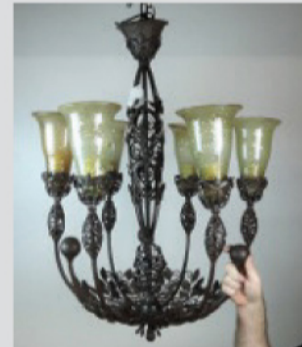

This will be the first auction of three with auctions 2 & 3 being sold in the fall. This world class collection encompasses a wide variety of cigar lighters including bronze devils, bats, dragons, a silver Taj Mahal, black Americana, gimbal lighters, Vienna Bronze cigar cutters, bicycles, many items with ingenious mechanisms.

Session #2: An exceptional range of large antique bronze sculptures including those by Auguste Moreau (Tiffany & Co), Leon Tharel (Tiffany & Co.), Edouard Drouot, Chalon, Gerome, Gregoire, 2 by Villanis, Clodion, marble sculpture by H.G.Miller 1928 (Egyptian Revival), a very fine antique Louis XV tall case clock (purchased at Sothebys 1979), a large Sevres & Dore Bronze Cherub Clock C.1880, an extremely rare Austrian chunk jewel leaded lamp modeled as a Salamander, another Austrian chunk jewel lamp with two fish, an important Daum Nancy & Edgar Brandt chandelier, Galle art glass, a fine Cartier 18k & enameled Art Deco cigarette case, 14k Cartier compact, Patek Philippe wristwatch, Faberge egg pendant, a rare Tiffany Tel el Armana vase, monumental Waterford Crystal horse racing trophy, huge 20"x14" KPM plaque, Lalique, Regina & Sell a disc music boxes, erotic match safe, an outstanding Italian modernist silver tea/coffee set. MORE!

Louis XV Tall Case Clock C.1880

Austrian Bronze Jewel Leaded Salamander Lamp C.1900

Stella 14" Disc Music Box

Joe DiMaggio Signed Baseball

Daum Nancy & Edgar Brandt Chandelier

Detailed Bronze E.DeLabroue? C.1880