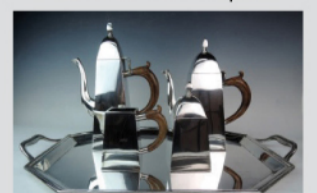

Modernist Silver Coffee & Tea Set