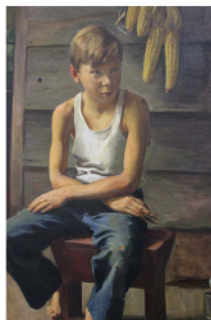

19th Marble Bacchus

Bronze & Walnut Hippoampus
Torcheres

Bronze Chandelier

Charles Cromwell Ingham

D.I.A. Barstools

Danish Modern

Figural Cement Sculptures

George Laurence Nelson