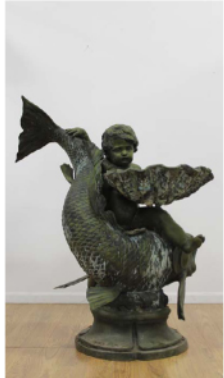

Bronze Fountain