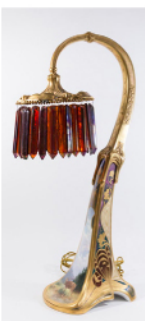

Russian Icons

Silver Grouping

Teltow BPM &
Bronze

Thayer Coggin

Very Large Stained Glass Window

Marble Top Commode

Henri Dasson Gilt Bronze
Console & Mirror

VIEW OUR WEBSITE NOW: WWW.TIMEANDAGAINGALLERIES.COM FOR ILLUSTRATED CATALOG, DETAILS & DIRECTIONS.