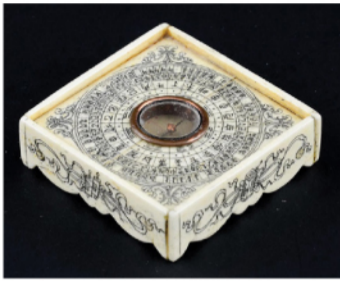

NEST EGG Auctions

June Fine Art, Antiques and Estate Jewelry

Saturday, June 25th Auction 12:00 pm, doors open at 9:00am

758 Four Rod Road,
Berlin, CT 06037

Preview
Thursday, June 13rd, 12-5pm and
Friday, June 24th, 12-5pm
Ryan C. Brechlin, Auctioneer