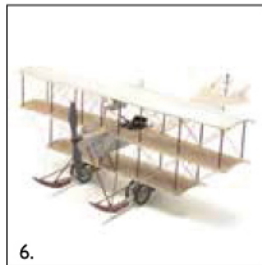

# MICHAAN'S AUCTIONS

---

Auctioneers & Appraisers

1. Vienna Amphora Turn Teplitz Vase, \$2,000/3,000
2. ADOLPH GOTTLIEB (American 1903-1974) "Crimson Ground"  
Serigraph, 25 3/8 x 19 5/8 inches, \$1,200/1,800
3. Diamond, Platinum Ring, \$1,200/1,800
4. A Famille Rose Planter and Under Tray  
Late 19th/Early 20th Century, \$1,000/1,500
5. ASTLEY DAVID COOPER (American 1856-1924)  
"Figure at the Crashing Shore" Oil on canvas, 25 x 30 inches  
\$3,000/4,000
6. R/C Scale Flying Model of the 1915 German Triplane, \$500/700