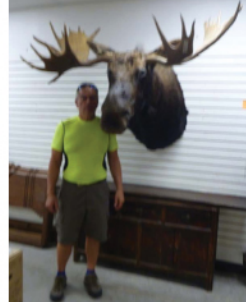

Follow Us
For Alerts @
GColeAuctions

Sgnd Ernest Lawson
Monotype 1982

Russian Icons

77Pc Towle Sterling Sculptured
Rose Flatware

2 W/C Special Design Weyman
Panelled Open Tourer On 8
Litre Bentley 12'W.B. by J. Gurney
Nutting & Coy For W.A.M.
Burden Esqr Sgnd Mac 1930

Mission Incl L&JG Stickley

Heywood Wakefield

Bull Moose Head Mount

To Include Period Furn, Incl English Mahog Dressing Table & c1800 Mahog Hoof Foot Drop Leaf Table Etc, MID CENTURY: Heywood Wakefield Desk, Chair & Bookcase, Lane & Teak Furn, Qty 20's - Present Tradition Furn, MISSION: L&JG Stickley Armchair, Settle, Etc... OAK: S Roll Top Desk, Etc..., SMALLS: 4 Exceptional Russian Icons, Sterling Incl 77pc Towle "Sculptured Rose" Flatware Set, Etc... China To Incl Myott "Bonnie Dundee", Limoges "Esterel" Limoges "Louveciennes", Rosenthal, Etc, Qty Waterford, Kieselstein-Cord Purse, Coll Carved Santos, Coll Black Rag Dolls & Turn Of The Century Black Memorabilia, Qty Silverplate, Huge Bull Moose Head Mount, Coll Folk Art Carvings, Etc... **ARTWORK:** 19thC Landscapes, 19thC O/C Black Couple Admiring A Portrait Of Lincoln Sgnd. M. Stollker, Ernest Lawson Monotype, O/B Southern Landscape W/Black Family Sgnd Almarie Little Etc, QTY Yard Equip: Murray Hydrostatic Lawn Tractor, Mantis Rototiller, Toro 521 Snowblower, Ariens 824 Snowblower, Honda 2200x Generator Etc... 2 White Water Kayaks, 5 Bicycles Etc..., Estate Rugs... Etc...