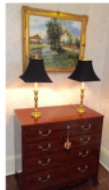

CLASSIC TAG SALES

FRI. & SAT., JUNE 24 & 25 (10 am to 4 pm)
15 PARK DRIVE SOUTH, RYE, NY - 10580

Outstanding total contents of prestigious Westchester neighborhood. Traditional high end furnishing is enhanced by eclectic art, Persian rugs, bric-a-brac incl sterling flatware, other sterling pcs, old silver plate set, collection of Bossons character facemasks, Waterford items incl candelabra, pair of lamps, vases, bowls, & figurines, 2 large sets of Mikasa china & more. Furniture is all mahogany with some exceptions. Large Triptych of Romeo & Juliet, numerous paintings, lithos, photos – all beautifully framed. Kitchen loaded with delightful assortment of wood, tin, ceramic, new & old “fun” pieces. 2 electronic keyboards, karaoke machine, guitar, large Brown Jordan high end patio set & Woodard smaller table with 4 chairs, cement planters & much more.