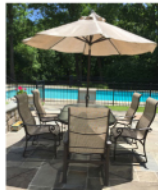

CLASSIC TAG SALES

FRI. & SAT., JUNE 24 & 25 (10 am to 4 pm)
15 PARK DRIVE SOUTH, RYE, NY - 10580

Outstanding total contents of prestigious Westchester neighborhood. Traditional high end furnishing is enhanced by eclectic art, Persian rugs, bric-a-brac incl sterling flatware, other sterling pcs, old silver plate set, collection of Bossons character facemasks, Waterford items incl candelabra, pair of lamps, vases, bowls, & figurines, 2 large sets of Mikasa china & more. Furniture is all mahogany with some exceptions. Large Triptych of Romeo & Juliet, numerous paintings, lithos, photos – all beautifully framed. Kitchen loaded with delightful assortment of wood, tin, ceramic, new & old “fun” pieces. 2 electronic keyboards, karaoke machine, guitar, large Brown Jordan high end patio set & Woodard smaller table with 4 chairs, cement planters & much more.