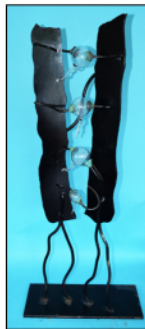

Applebrook Auctions Presents

THE ESTATE OF LARRY LIVOLSI

MID CENTURY SCULPTOR AND GLASS BLOWER OF LORENZ STUDIO

Nationally Recognized With Some Of His Works Gracing Some Of The Most Important Buildings In New York And Connecticut .

The Auction is well rounded with additions from several other estates including Mid Century Sculpture and Glass, Tiffany Studios Hanging Lantern, A Rare Maneely Silvered Bronze Bell from The Hawley Manor Inn, Estate Jewelry, Sterling Silver, Furniture, Garden Items, 19th Century - Mid Century Artwork, Asian Porcelain, Decorative Accessories And Lots And Lots Of Trains

THURSDAY, JUNE 16TH AT 6 PM

119 Railroad Street New Milford, CT

Previews at 119 Railroad Street

Sunday, 6/12 from 10am-3pm • Monday, 6/13 from 10am-3pm
Tuesday, 6/14 from 10am-3pm • Wednesday, 6/15 from from 10am-3pm,
and Thursday - Auction Day, 6/16 from 10am-6pm

THIS IS A LIVE INTERNET AUCTION ONLY

Bid Online or Phone Bids and Absentee Bids are Welcome and Encouraged. For info call 203-740-0944 or see our website at applebrookauctions.com