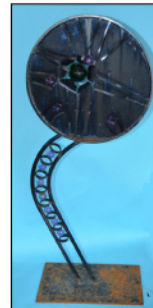

Applebrook Auctions Presents

THE ESTATE OF LARRY LIVOLSI

MID CENTURY SCULPTOR AND GLASS BLOWER OF LORENZ STUDIO

Nationally Recognized With Some Of His Works Gracing Some Of The Most Important Buildings In New York And Connecticut .

The Auction is well rounded with additions from several other estates including Mid Century Sculpture and Glass, Tiffany Studios Hanging Lantern, A Rare Maneely Silvered Bronze Bell from The Hawley Manor Inn, Estate Jewelry, Sterling Silver, Furniture, Garden Items, 19th Century - Mid Century Artwork, Asian Porcelain, Decorative Accessories And Lots And Lots Of Trains

THURSDAY, JUNE 16TH AT 6 PM

119 Railroad Street New Milford, CT

Previews at 119 Railroad Street

Sunday, 6/12 from 10am-3pm • Monday, 6/13 from 10am-3pm
Tuesday, 6/14 from 10am-3pm • Wednesday, 6/15 from from 10am-3pm,
and Thursday - Auction Day, 6/16 from 10am-6pm

THIS IS A LIVE INTERNET AUCTION ONLY

Bid Online or Phone Bids and Absentee Bids are Welcome and Encouraged. For info call 203-740-0944 or see our website at applebrookauctions.com