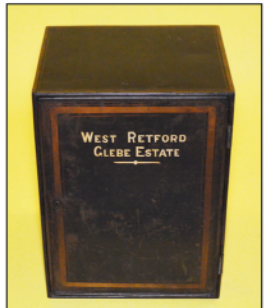

Applebrook Auctions Presents

THE ESTATE OF LARRY LIVOLSI

MID CENTURY SCULPTOR AND GLASS BLOWER OF LORENZ STUDIO

Nationally Recognized With Some Of His Works Gracing Some Of The Most Important Buildings In New York And Connecticut .

The Auction is well rounded with additions from several other estates including Mid Century Sculpture and Glass, Tiffany Studios Hanging Lantern, A Rare Maneely Silvered Bronze Bell from The Hawley Manor Inn, Estate Jewelry, Sterling Silver, Furniture, Garden Items, 19th Century - Mid Century Artwork, Asian Porcelain, Decorative Accessories And Lots And Lots Of Trains

THURSDAY, JUNE 16TH AT 6 PM

119 Railroad Street New Milford, CT

Previews at 119 Railroad Street

Sunday, 6/12 from 10am-3pm • Monday, 6/13 from 10am-3pm
Tuesday, 6/14 from 10am-3pm • Wednesday, 6/15 from from 10am-3pm,
and Thursday - Auction Day, 6/16 from 10am-6pm

THIS IS A LIVE INTERNET AUCTION ONLY

Bid Online or Phone Bids and Absentee Bids are Welcome and Encouraged. For info call 203-740-0944 or see our website at applebrookauctions.com