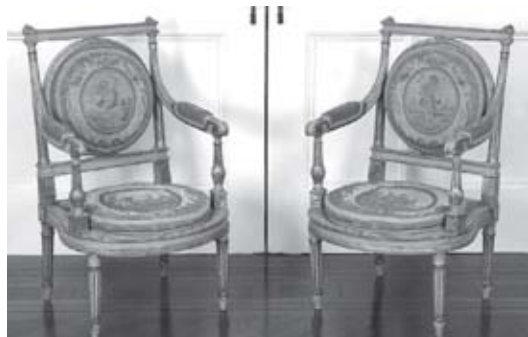

BERT STERN
(American, 1929-2013),
photograph. 22-1/2"h, 19-1/2"w.

18th century, Old Master
oil on canvas.
73"h, 46-3/4"w.

THOMAS B. GRIFFIN
(American, 1858-1918),
oil on canvas. 16-1/2"h, 23-3/4"w.

Pair **WILLIAM HENRY WILLIAMSON**
(British, 1820-1883),
oil on canvas. 10"h, 18"w.

GOYA
(Spanish, 1746-1828),
etchings. 8-1/4"h, 6"w.

Ming Dynasty
bronze.
26-1/4"h.

Pair of gilt and painted wood parlor chairs
with early petit point. 36-1/2"h, 21"w, 23"d.

Gorham sterling Imperial Chrysanthemum flatware.
79 pcs., approx. weight 80 troy oz.