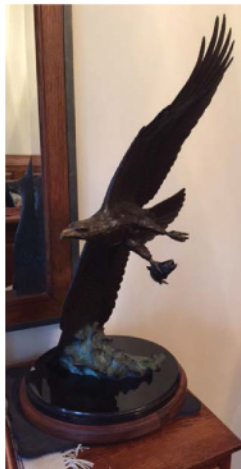

Selling Sunday, May 29, 9:30 AM – Under Tent
12 Noon – Firearms

Partial Listing and Highlights: 3 Merkel 20 GA Shotguns, Rare 3 Barrel 28/35 GA Shotgun in Case, Von Lengerke Detmold Shotgun, Browning 20 GA Double Barrel Shotgun, English Long Rifle, 2 early Tiger Maple Stock Rifles, Approx. 50 Fly Rods (all with cases, some Leather – mostly all Orvis, Heddon, Kerry, Phillipson, R. L. Winston, Sage, G. Loomis, Trident TL, Diamondback, Cortland FR 2000, etc.), several fishing reels (Orvis, Gunnison, Medalist, Pflueger), Huge Collection Hunting Knives (Orvis, Bonner, Buck, Frost, Weber, J. Downs, McFall, Gerber, Kershaw, Sparks, Fischer and others), early Powder Flask (copper, leather, etc.), Grumman 16' Aluminum Canoe, Kevlar "49" Canoe, camping gear consisting of Tents, Clothing, Camping Supplies, Back Packs, 5 Pr. Snowshoes, several boxes of Sporting Books, John Deere Model 425, 22 HP Zero Turn Mower (like new), 10 cu. Ft. Steel Dump Trailer, Stihl 527 oc Chain Saw, Craftsman 6-1/2 HP Rotary Mower, Mighty Mac Wood Chipper, Porter Cable Jig Saw on Stand, Craftsman 8" 3 Speed Drill Press, quantity hand and garden tools, several beautiful framed Wildlife Prints, along with a vast amount of other sporting and outside items. All Firearm Purchases are Subject to a Federal NICS Background Check.