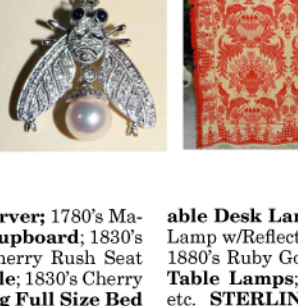

MEISSNER'S AUCTION

Saturday, May 28, 2016

MEMORIAL DAY WEEKEND HOLIDAY SALE

438 NY Route 20, New Lebanon, NY 12125

Preview: 10am | NO BOX LOTS | Start: 5pm

able Desk Lamp w/Slag Glass Shade; Wall Mount Kero Bracket Lamp w/Reflector; Pr of Lg Copper & Brass Nautical Lanterns; 1880's Ruby Gone w/The Wind Lamp; (3) Leaded Stained Glass Table Lamps; Persian Style Hanging Chandelier w/Red Glass... etc. **STERLING TO INC:** Tiffany Heart Shaped Pill Box, Tiffany Framed Calendar, 5" Lg 8 Troy Oz Match Box, 8 Troy Oz Ladle, (2) Figural Ducks, 999 Silver Rabbit Paperweight, 999 Horse Scene Paperweight, 4 Troy Oz Child's Mug w/Rabbits, Cartier 5 Troy Oz Bowl, Grp of 13 Troy Oz Plates & Cup, Pr of 34 Troy Oz Tea Pots, 13 Troy Oz Coffee Pot, Lg 14" 27 Troy Oz Tray, Lg 18" 38 Troy Oz Tray, Cartier Lighter, Cartier Small Snoopy...etc. **TIME:** Lg Seth Thomas 30 Day Cherry Wall Clock; Atmos Brass & Glass Clock; Seth Thomas Shelf Clock; Mahog 16" Inlaid Mini Grandfather's Clock; Mini Waterbury Carriage Clock; 14 KT Gold Wrist Watch...etc. **CORONATION ITEMS TO INC:** Autographed King George & Queen Mary Photos, 1897 Queen Victoria Scarf, 1887 Queen Victoria Pitcher & Brass Tray, 1887 Queen Victoria Jubilee Small Chair, Queen Victoria Advertising Tins, King George Print in Iron Frame, King George & Queen Mary Advertising Tins, King Edward Brass Items, Three Kings Painted Wooden Sign...etc. **INKWELLS TO INC:** 1870's Double Glass Inkwell, 1880's Iron & Glass Inkwell, 1880's Thermometer Inkwell, Ornate Silverplate Dbl. Inkwell, 1880's Tin Inkwell/Postal Scale, 1880's Brass & Glass Dbl. Inkwell w/Deer; Brass Pen Nib Dbl. Inkwell...etc. **JEWELRY TO INC:** 18KT Gold Diamond & Pearl Fly Pendant, 1860's Micro Mosaic Ladies Brooches to Inc: Pigeons, Pigeons in Basket, Pigeons & Flowers; 1880's Micro Mosaic Hanging Pin w/Roman Ruins, 1880's Micro Mosaic Triple Brooch w/Roman Ruins, 1883 Mosaic Brooch w/Swans, 1883 Mosaic Pendant w/Swan, (3) 1880's Mosaic 2 Part Belt Buckles, Lg Mosaic Heart Brooch, Lg Mosaic Heart Locket, Lg Mosaic Oval Locket, (4) 1880's Mosaic Ornate Belt Buckles, Lg 1880's Star Mosaic Brooch, Stone Inlaid Pr of 1880 Earrings, Stone Inlaid Gold Brooch...etc. **POTTERY & PORCELAIN:** 1830's Rockingham Pitcher w/North Wind Face; Tiffany & Co. Tea Pot; Derby Porc Set of (12) Plates; Minton Porc Set of (10) Plates; Tiffany & Co. Blue Willow Dish Set; Czech Porc Dish Set; Royal Bayreuth Tomato Condiment Set; Rare Porc Toaster; (2) Sponge Ware Batter Pitchers; Sponge Ware Umbrella Stand; LCT Tiffany Favrite Art Glass Vase; Set of (16) Lalique Carved Crystal Water Glasses; Set of (16) Lalique Carved Crystal Wine Glasses; 24" Haegar Pottery Woman w/Sunburst Vase; ...etc. **COLLECTIBLES:** Pace 5 Cent Working Slot Machine; 1820's Inlaid 2 Drwr Jewelry Chest w/5 Interior Drwrs; 1840's Paper Mache Pearl Inlaid Jewelry Armoire w/Interior; 1840's Hand Ptd Jewelry Box w/Woman Scene; Tramp Art Lg Dresser Box; Ornate Carved