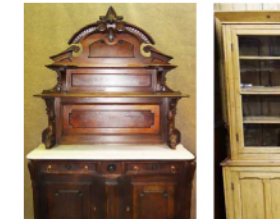

MEISSNER'S AUCTION

Saturday, May 28, 2016

MEMORIAL DAY WEEKEND HOLIDAY SALE

438 NY Route 20, New Lebanon, NY 12125

Preview: 10am | NO BOX LOTS | Start: 5pm

able Desk Lamp w/Slag Glass Shade; Wall Mount Kero Bracket Lamp w/Reflector; Pr of Lg Copper & Brass Nautical Lanterns; 1880's Ruby Gone w/The Wind Lamp; (3) Leaded Stained Glass Table Lamps; Persian Style Hanging Chandelier w/Red Glass... etc. **STERLING TO INC:** Tiffany Heart Shaped Pill Box, Tiffany Framed Calendar, 5" Lg 8 Troy Oz Match Box, 8 Troy Oz Ladle, (2) Figural Ducks, 999 Silver Rabbit Paperweight, 999 Horse Scene Paperweight, 4 Troy Oz Child's Mug w/Rabbits, Cartier 5 Troy Oz Bowl, Grp of 13 Troy Oz Plates & Cup, Pr of 34 Troy Oz Tea Pots, 13 Troy Oz Coffee Pot, Lg 14" 27 Troy Oz Tray, Lg 18" 38 Troy Oz Tray, Cartier Lighter, Cartier Small Snoopy...etc. **TIME:** Lg Seth Thomas 30 Day Cherry Wall Clock; Atmos Brass & Glass Clock; Seth Thomas Shelf Clock; Mahog 16" Inlaid Mini Grandfather's Clock; Mini Waterbury Carriage Clock; 14 KT Gold Wrist Watch...etc. **CORONATION ITEMS TO INC:** Autographed King George & Queen Mary Photos, 1897 Queen Victoria Scarf, 1887 Queen Victoria Pitcher & Brass Tray, 1887 Queen Victoria Jubilee Small Chair, Queen Victoria Advertising Tins, King George Print in Iron Frame, King George & Queen Mary Advertising Tins, King Edward Brass Items, Three Kings Painted Wooden Sign...etc. **INKWELLS TO INC:** 1870's Double Glass Inkwell, 1880's Iron & Glass Inkwell, 1880's Thermometer Inkwell, Ornate Silverplate Dbl. Inkwell, 1880's Tin Inkwell/Postal Scale, 1880's Brass & Glass Dbl. Inkwell w/Deer; Brass Pen Nib Dbl. Inkwell...etc. **JEWELRY TO INC:** 18KT Gold Diamond & Pearl Fly Pendant, 1860's Micro Mosaic Ladies Brooches to Inc: Pigeons, Pigeons in Basket, Pigeons & Flowers; 1880's Micro Mosaic Hanging Pin w/Roman Ruins, 1880's Micro Mosaic Triple Brooch w/Roman Ruins, 1883 Mosaic Brooch w/Swans, 1883 Mosaic Pendant w/Swan, (3) 1880's Mosaic 2 Part Belt Buckles, Lg Mosaic Heart Brooch, Lg Mosaic Heart Locket, Lg Mosaic Oval Locket, (4) 1880's Mosaic Ornate Belt Buckles, Lg 1880's Star Mosaic Brooch, Stone Inlaid Pr of 1880 Earrings, Stone Inlaid Gold Brooch...etc. **POTTERY & PORCELAIN:** 1830's Rockingham Pitcher w/North Wind Face; Tiffany & Co. Tea Pot; Derby Porc Set of (12) Plates; Minton Porc Set of (10) Plates; Tiffany & Co. Blue Willow Dish Set; Czech Porc Dish Set; Royal Bayreuth Tomato Condiment Set; Rare Porc Toaster; (2) Sponge Ware Batter Pitchers; Sponge Ware Umbrella Stand; LCT Tiffany Favrite Art Glass Vase; Set of (16) Lalique Carved Crystal Water Glasses; Set of (16) Lalique Carved Crystal Wine Glasses; 24" Haegar Pottery Woman w/Sunburst Vase; ...etc. **COLLECTIBLES:** Pace 5 Cent Working Slot Machine; 1820's Inlaid 2 Drwr Jewelry Chest w/5 Interior Drwrs; 1840's Paper Mache Pearl Inlaid Jewelry Armoire w/Interior; 1840's Hand Ptd Jewelry Box w/Woman Scene; Tramp Art Lg Dresser Box; Ornate Carved