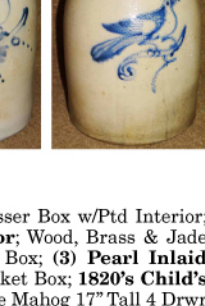

MEISSNER'S AUCTION

Saturday, May 28, 2016

MEMORIAL DAY WEEKEND HOLIDAY SALE

438 NY Route 20, New Lebanon, NY 12125

Preview: 10am | NO BOX LOTS | Start: 5pm

able Desk Lamp w/Slag Glass Shade; Wall Mount Kero Bracket Lamp w/Reflector; Pr of Lg Copper & Brass Nautical Lanterns; 1880's Ruby Gone w/The Wind Lamp; (3) Leaded Stained Glass Table Lamps; Persian Style Hanging Chandelier w/Red Glass... etc. **STERLING TO INC:** Tiffany Heart Shaped Pill Box, Tiffany Framed Calendar, 5" Lg 8 Troy Oz Match Box, 8 Troy Oz Ladle, (2) Figural Ducks, 999 Silver Rabbit Paperweight, 999 Horse Scene Paperweight, 4 Troy Oz Child's Mug w/Rabbits, Cartier 5 Troy Oz Bowl, Grp of 13 Troy Oz Plates & Cup, Pr of 34 Troy Oz Tea Pots, 13 Troy Oz Coffee Pot, Lg 14" 27 Troy Oz Tray, Lg 18" 38 Troy Oz Tray, Cartier Lighter, Cartier Small Snoopy...etc. **TIME:** Lg Seth Thomas 30 Day Cherry Wall Clock; Atmos Brass & Glass Clock; Seth Thomas Shelf Clock; Mahog 16" Inlaid Mini Grandfather's Clock; Mini Waterbury Carriage Clock; 14 KT Gold Wrist Watch...etc. **CORONATION ITEMS TO INC:** Autographed King George & Queen Mary Photos, 1897 Queen Victoria Scarf, 1887 Queen Victoria Pitcher & Brass Tray, 1887 Queen Victoria Jubilee Small Chair, Queen Victoria Advertising Tins, King George Print in Iron Frame, King George & Queen Mary Advertising Tins, King Edward Brass Items, Three Kings Painted Wooden Sign...etc. **INKWELLS TO INC:** 1870's Double Glass Inkwell, 1880's Iron & Glass Inkwell, 1880's Thermometer Inkwell, Ornate Silverplate Dbl. Inkwell, 1880's Tin Inkwell/Postal Scale, 1880's Brass & Glass Dbl. Inkwell w/Deer; Brass Pen Nib Dbl. Inkwell...etc. **JEWELRY TO INC:** 18KT Gold Diamond & Pearl Fly Pendant, 1860's Micro Mosaic Ladies Brooches to Inc: Pigeons, Pigeons in Basket, Pigeons & Flowers; 1880's Micro Mosaic Hanging Pin w/Roman Ruins, 1880's Micro Mosaic Triple Brooch w/Roman Ruins, 1883 Mosaic Brooch w/Swans, 1883 Mosaic Pendant w/Swan, (3) 1880's Mosaic 2 Part Belt Buckles, Lg Mosaic Heart Brooch, Lg Mosaic Heart Locket, Lg Mosaic Oval Locket, (4) 1880's Mosaic Ornate Belt Buckles, Lg 1880's Star Mosaic Brooch, Stone Inlaid Pr of 1880 Earrings, Stone Inlaid Gold Brooch...etc. **POTTERY & PORCELAIN:** 1830's Rockingham Pitcher w/North Wind Face; Tiffany & Co. Tea Pot; Derby Porc Set of (12) Plates; Minton Porc Set of (10) Plates; Tiffany & Co. Blue Willow Dish Set; Czech Porc Dish Set; Royal Bayreuth Tomato Condiment Set; Rare Porc Toaster; (2) Sponge Ware Batter Pitchers; Sponge Ware Umbrella Stand; LCT Tiffany Favrite Art Glass Vase; Set of (16) Lalique Carved Crystal Water Glasses; Set of (16) Lalique Carved Crystal Wine Glasses; 24" Haegar Pottery Woman w/Sunburst Vase; ...etc. **COLLECTIBLES:** Pace 5 Cent Working Slot Machine; 1820's Inlaid 2 Drwr Jewelry Chest w/5 Interior Drwrs; 1840's Paper Mache Pearl Inlaid Jewelry Armoire w/Interior; 1840's Hand Ptd Jewelry Box w/Woman Scene; Tramp Art Lg Dresser Box; Ornate Carved