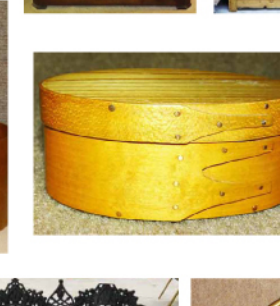

MEISSNER'S AUCTION

Saturday, May 28, 2016

MEMORIAL DAY WEEKEND HOLIDAY SALE

438 NY Route 20, New Lebanon, NY 12125

Preview: 10am | NO BOX LOTS | Start: 5pm

able Desk Lamp w/Slag Glass Shade; Wall Mount Kero Bracket Lamp w/Reflector; Pr of Lg Copper & Brass Nautical Lanterns; 1880's Ruby Gone w/The Wind Lamp; (3) Leaded Stained Glass Table Lamps; Persian Style Hanging Chandelier w/Red Glass... etc. **STERLING TO INC:** Tiffany Heart Shaped Pill Box, Tiffany Framed Calendar, 5" Lg 8 Troy Oz Match Box, 8 Troy Oz Ladle, (2) Figural Ducks, 999 Silver Rabbit Paperweight, 999 Horse Scene Paperweight, 4 Troy Oz Child's Mug w/Rabbits, Cartier 5 Troy Oz Bowl, Grp of 13 Troy Oz Plates & Cup, Pr of 34 Troy Oz Tea Pots, 13 Troy Oz Coffee Pot, Lg 14" 27 Troy Oz Tray, Lg 18" 38 Troy Oz Tray, Cartier Lighter, Cartier Small Snoopy...etc. **TIME:** Lg Seth Thomas 30 Day Cherry Wall Clock; Atmos Brass & Glass Clock; Seth Thomas Shelf Clock; Mahog 16" Inlaid Mini Grandfather's Clock; Mini Waterbury Carriage Clock; 14 KT Gold Wrist Watch...etc. **CORONATION ITEMS TO INC:** Autographed King George & Queen Mary Photos, 1897 Queen Victoria Scarf, 1887 Queen Victoria Pitcher & Brass Tray, 1887 Queen Victoria Jubilee Small Chair, Queen Victoria Advertising Tins, King George Print in Iron Frame, King George & Queen Mary Advertising Tins, King Edward Brass Items, Three Kings Painted Wooden Sign...etc. **INKWELLS TO INC:** 1870's Double Glass Inkwell, 1880's Iron & Glass Inkwell, 1880's Thermometer Inkwell, Ornate Silverplate Dbl. Inkwell, 1880's Tin Inkwell/Postal Scale, 1880's Brass & Glass Dbl. Inkwell w/Deer; Brass Pen Nib Dbl. Inkwell...etc. **JEWELRY TO INC:** 18KT Gold Diamond & Pearl Fly Pendant, 1860's Micro Mosaic Ladies Brooches to Inc: Pigeons, Pigeons in Basket, Pigeons & Flowers; 1880's Micro Mosaic Hanging Pin w/Roman Ruins, 1880's Micro Mosaic Triple Brooch w/Roman Ruins, 1883 Mosaic Brooch w/Swans, 1883 Mosaic Pendant w/Swan, (3) 1880's Mosaic 2 Part Belt Buckles, Lg Mosaic Heart Brooch, Lg Mosaic Heart Locket, Lg Mosaic Oval Locket, (4) 1880's Mosaic Ornate Belt Buckles, Lg 1880's Star Mosaic Brooch, Stone Inlaid Pr of 1880 Earrings, Stone Inlaid Gold Brooch...etc. **POTTERY & PORCELAIN:** 1830's Rockingham Pitcher w/North Wind Face; Tiffany & Co. Tea Pot; Derby Porc Set of (12) Plates; Minton Porc Set of (10) Plates; Tiffany & Co. Blue Willow Dish Set; Czech Porc Dish Set; Royal Bayreuth Tomato Condiment Set; Rare Porc Toaster; (2) Sponge Ware Batter Pitchers; Sponge Ware Umbrella Stand; LCT Tiffany Favrite Art Glass Vase; Set of (16) Lalique Carved Crystal Water Glasses; Set of (16) Lalique Carved Crystal Wine Glasses; 24" Haegar Pottery Woman w/Sunburst Vase; ...etc. **COLLECTIBLES:** Pace 5 Cent Working Slot Machine; 1820's Inlaid 2 Drwr Jewelry Chest w/5 Interior Drwrs; 1840's Paper Mache Pearl Inlaid Jewelry Armoire w/Interior; 1840's Hand Ptd Jewelry Box w/Woman Scene; Tramp Art Lg Dresser Box; Ornate Carved