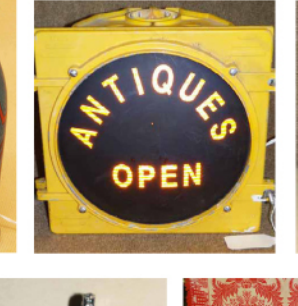

MEISSNER'S AUCTION

Saturday, May 28, 2016

MEMORIAL DAY WEEKEND HOLIDAY SALE

438 NY Route 20, New Lebanon, NY 12125

Preview: 10am | NO BOX LOTS | Start: 5pm

able Desk Lamp w/Slag Glass Shade; Wall Mount Kero Bracket Lamp w/Reflector; Pr of Lg Copper & Brass Nautical Lanterns; 1880's Ruby Gone w/The Wind Lamp; (3) Leaded Stained Glass Table Lamps; Persian Style Hanging Chandelier w/Red Glass... etc. **STERLING TO INC:** Tiffany Heart Shaped Pill Box, Tiffany Framed Calendar, 5" Lg 8 Troy Oz Match Box, 8 Troy Oz Ladle, (2) Figural Ducks, 999 Silver Rabbit Paperweight, 999 Horse Scene Paperweight, 4 Troy Oz Child's Mug w/Rabbits, Cartier 5 Troy Oz Bowl, Grp of 13 Troy Oz Plates & Cup, Pr of 34 Troy Oz Tea Pots, 13 Troy Oz Coffee Pot, Lg 14" 27 Troy Oz Tray, Lg 18" 38 Troy Oz Tray, Cartier Lighter, Cartier Small Snoopy...etc. **TIME:** Lg Seth Thomas 30 Day Cherry Wall Clock; Atmos Brass & Glass Clock; Seth Thomas Shelf Clock; Mahog 16" Inlaid Mini Grandfather's Clock; Mini Waterbury Carriage Clock; 14 KT Gold Wrist Watch...etc. **CORONATION ITEMS TO INC:** Autographed King George & Queen Mary Photos, 1897 Queen Victoria Scarf, 1887 Queen Victoria Pitcher & Brass Tray, 1887 Queen Victoria Jubilee Small Chair, Queen Victoria Advertising Tins, King George Print in Iron Frame, King George & Queen Mary Advertising Tins, King Edward Brass Items, Three Kings Painted Wooden Sign...etc. **INKWELLS TO INC:** 1870's Double Glass Inkwell, 1880's Iron & Glass Inkwell, 1880's Thermometer Inkwell, Ornate Silverplate Dbl. Inkwell, 1880's Tin Inkwell/Postal Scale, 1880's Brass & Glass Dbl. Inkwell w/Deer; Brass Pen Nib Dbl. Inkwell...etc. **JEWELRY TO INC:** 18KT Gold Diamond & Pearl Fly Pendant, 1860's Micro Mosaic Ladies Brooches to Inc: Pigeons, Pigeons in Basket, Pigeons & Flowers; 1880's Micro Mosaic Hanging Pin w/Roman Ruins, 1880's Micro Mosaic Triple Brooch w/Roman Ruins, 1883 Mosaic Brooch w/Swans, 1883 Mosaic Pendant w/Swan, (3) 1880's Mosaic 2 Part Belt Buckles, Lg Mosaic Heart Brooch, Lg Mosaic Heart Locket, Lg Mosaic Oval Locket, (4) 1880's Mosaic Ornate Belt Buckles, Lg 1880's Star Mosaic Brooch, Stone Inlaid Pr of 1880 Earrings, Stone Inlaid Gold Brooch...etc. **POTTERY & PORCELAIN:** 1830's Rockingham Pitcher w/North Wind Face; Tiffany & Co. Tea Pot; Derby Porc Set of (12) Plates; Minton Porc Set of (10) Plates; Tiffany & Co. Blue Willow Dish Set; Czech Porc Dish Set; Royal Bayreuth Tomato Condiment Set; Rare Porc Toaster; (2) Sponge Ware Batter Pitchers; Sponge Ware Umbrella Stand; LCT Tiffany Favrite Art Glass Vase; Set of (16) Lalique Carved Crystal Water Glasses; Set of (16) Lalique Carved Crystal Wine Glasses; 24" Haegar Pottery Woman w/Sunburst Vase; ...etc. **COLLECTIBLES:** Pace 5 Cent Working Slot Machine; 1820's Inlaid 2 Drwr Jewelry Chest w/5 Interior Drwrs; 1840's Paper Mache Pearl Inlaid Jewelry Armoire w/Interior; 1840's Hand Ptd Jewelry Box w/Woman Scene; Tramp Art Lg Dresser Box; Ornate Carved