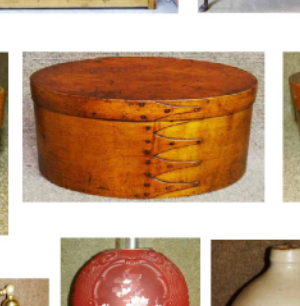

MEISSNER'S AUCTION

Saturday, May 28, 2016

MEMORIAL DAY WEEKEND HOLIDAY SALE

438 NY Route 20, New Lebanon, NY 12125

Preview: 10am | NO BOX LOTS | Start: 5pm

able Desk Lamp w/Slag Glass Shade; Wall Mount Kero Bracket Lamp w/Reflector; Pr of Lg Copper & Brass Nautical Lanterns; 1880's Ruby Gone w/The Wind Lamp; (3) Leaded Stained Glass Table Lamps; Persian Style Hanging Chandelier w/Red Glass... etc. **STERLING TO INC:** Tiffany Heart Shaped Pill Box, Tiffany Framed Calendar, 5" Lg 8 Troy Oz Match Box, 8 Troy Oz Ladle, (2) Figural Ducks, 999 Silver Rabbit Paperweight, 999 Horse Scene Paperweight, 4 Troy Oz Child's Mug w/Rabbits, Cartier 5 Troy Oz Bowl, Grp of 13 Troy Oz Plates & Cup, Pr of 34 Troy Oz Tea Pots, 13 Troy Oz Coffee Pot, Lg 14" 27 Troy Oz Tray, Lg 18" 38 Troy Oz Tray, Cartier Lighter, Cartier Small Snoopy...etc. **TIME:** Lg Seth Thomas 30 Day Cherry Wall Clock; Atmos Brass & Glass Clock; Seth Thomas Shelf Clock; Mahog 16" Inlaid Mini Grandfather's Clock; Mini Waterbury Carriage Clock; 14 KT Gold Wrist Watch...etc. **CORONATION ITEMS TO INC:** Autographed King George & Queen Mary Photos, 1897 Queen Victoria Scarf, 1887 Queen Victoria Pitcher & Brass Tray, 1887 Queen Victoria Jubilee Small Chair, Queen Victoria Advertising Tins, King George Print in Iron Frame, King George & Queen Mary Advertising Tins, King Edward Brass Items, Three Kings Painted Wooden Sign...etc. **INKWELLS TO INC:** 1870's Double Glass Inkwell, 1880's Iron & Glass Inkwell, 1880's Thermometer Inkwell, Ornate Silverplate Dbl. Inkwell, 1880's Tin Inkwell/Postal Scale, 1880's Brass & Glass Dbl. Inkwell w/Deer; Brass Pen Nib Dbl. Inkwell...etc. **JEWELRY TO INC:** 18KT Gold Diamond & Pearl Fly Pendant, 1860's Micro Mosaic Ladies Brooches to Inc: Pigeons, Pigeons in Basket, Pigeons & Flowers; 1880's Micro Mosaic Hanging Pin w/Roman Ruins, 1880's Micro Mosaic Triple Brooch w/Roman Ruins, 1883 Mosaic Brooch w/Swans, 1883 Mosaic Pendant w/Swan, (3) 1880's Mosaic 2 Part Belt Buckles, Lg Mosaic Heart Brooch, Lg Mosaic Heart Locket, Lg Mosaic Oval Locket, (4) 1880's Mosaic Ornate Belt Buckles, Lg 1880's Star Mosaic Brooch, Stone Inlaid Pr of 1880 Earrings, Stone Inlaid Gold Brooch...etc. **POTTERY & PORCELAIN:** 1830's Rockingham Pitcher w/North Wind Face; Tiffany & Co. Tea Pot; Derby Porc Set of (12) Plates; Minton Porc Set of (10) Plates; Tiffany & Co. Blue Willow Dish Set; Czech Porc Dish Set; Royal Bayreuth Tomato Condiment Set; Rare Porc Toaster; (2) Sponge Ware Batter Pitchers; Sponge Ware Umbrella Stand; LCT Tiffany Favrite Art Glass Vase; Set of (16) Lalique Carved Crystal Water Glasses; Set of (16) Lalique Carved Crystal Wine Glasses; 24" Haegar Pottery Woman w/Sunburst Vase; ...etc. **COLLECTIBLES:** Pace 5 Cent Working Slot Machine; 1820's Inlaid 2 Drwr Jewelry Chest w/5 Interior Drwrs; 1840's Paper Mache Pearl Inlaid Jewelry Armoire w/Interior; 1840's Hand Ptd Jewelry Box w/Woman Scene; Tramp Art Lg Dresser Box; Ornate Carved