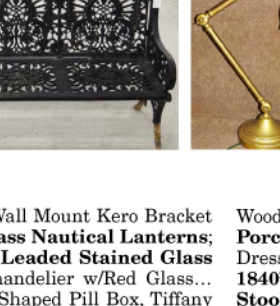

MEISSNER'S AUCTION

Saturday, May 28, 2016

MEMORIAL DAY WEEKEND HOLIDAY SALE

438 NY Route 20, New Lebanon, NY 12125

Preview: 10am | NO BOX LOTS | Start: 5pm

able Desk Lamp w/Slag Glass Shade; Wall Mount Kero Bracket Lamp w/Reflector; Pr of Lg Copper & Brass Nautical Lanterns; 1880's Ruby Gone w/The Wind Lamp; (3) Leaded Stained Glass Table Lamps; Persian Style Hanging Chandelier w/Red Glass... etc. **STERLING TO INC:** Tiffany Heart Shaped Pill Box, Tiffany Framed Calendar, 5" Lg 8 Troy Oz Match Box, 8 Troy Oz Ladle, (2) Figural Ducks, 999 Silver Rabbit Paperweight, 999 Horse Scene Paperweight, 4 Troy Oz Child's Mug w/Rabbits, Cartier 5 Troy Oz Bowl, Grp of 13 Troy Oz Plates & Cup, Pr of 34 Troy Oz Tea Pots, 13 Troy Oz Coffee Pot, Lg 14" 27 Troy Oz Tray, Lg 18" 38 Troy Oz Tray, Cartier Lighter, Cartier Small Snoopy...etc. **TIME:** Lg Seth Thomas 30 Day Cherry Wall Clock; Atmos Brass & Glass Clock; Seth Thomas Shelf Clock; Mahog 16" Inlaid Mini Grandfather's Clock; Mini Waterbury Carriage Clock; 14 KT Gold Wrist Watch...etc. **CORONATION ITEMS TO INC:** Autographed King George & Queen Mary Photos, 1897 Queen Victoria Scarf, 1887 Queen Victoria Pitcher & Brass Tray, 1887 Queen Victoria Jubilee Small Chair, Queen Victoria Advertising Tins, King George Print in Iron Frame, King George & Queen Mary Advertising Tins, King Edward Brass Items, Three Kings Painted Wooden Sign...etc. **INKWELLS TO INC:** 1870's Double Glass Inkwell, 1880's Iron & Glass Inkwell, 1880's Thermometer Inkwell, Ornate Silverplate Dbl. Inkwell, 1880's Tin Inkwell/Postal Scale, 1880's Brass & Glass Dbl. Inkwell w/Deer; Brass Pen Nib Dbl. Inkwell...etc. **JEWELRY TO INC:** 18KT Gold Diamond & Pearl Fly Pendant, 1860's Micro Mosaic Ladies Brooches to Inc: Pigeons, Pigeons in Basket, Pigeons & Flowers; 1880's Micro Mosaic Hanging Pin w/Roman Ruins, 1880's Micro Mosaic Triple Brooch w/Roman Ruins, 1883 Mosaic Brooch w/Swans, 1883 Mosaic Pendant w/Swan, (3) 1880's Mosaic 2 Part Belt Buckles, Lg Mosaic Heart Brooch, Lg Mosaic Heart Locket, Lg Mosaic Oval Locket, (4) 1880's Mosaic Ornate Belt Buckles, Lg 1880's Star Mosaic Brooch, Stone Inlaid Pr of 1880 Earrings, Stone Inlaid Gold Brooch...etc. **POTTERY & PORCELAIN:** 1830's Rockingham Pitcher w/North Wind Face; Tiffany & Co. Tea Pot; Derby Porc Set of (12) Plates; Minton Porc Set of (10) Plates; Tiffany & Co. Blue Willow Dish Set; Czech Porc Dish Set; Royal Bayreuth Tomato Condiment Set; Rare Porc Toaster; (2) Sponge Ware Batter Pitchers; Sponge Ware Umbrella Stand; LCT Tiffany Favrite Art Glass Vase; Set of (16) Lalique Carved Crystal Water Glasses; Set of (16) Lalique Carved Crystal Wine Glasses; 24" Haegar Pottery Woman w/Sunburst Vase; ...etc. **COLLECTIBLES:** Pace 5 Cent Working Slot Machine; 1820's Inlaid 2 Drwr Jewelry Chest w/5 Interior Drwrs; 1840's Paper Mache Pearl Inlaid Jewelry Armoire w/Interior; 1840's Hand Ptd Jewelry Box w/Woman Scene; Tramp Art Lg Dresser Box; Ornate Carved