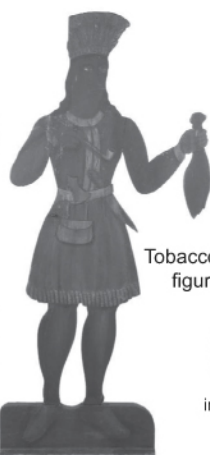

# GARTH'S

AUCTIONEERS & APPRAISERS

Garth's Auctions Inc.  
PO Box 369  
Delaware, Ohio 43015  
740.362.4771  
info@garths.com  
www.garths.com

Lancaster County, Pennsylvania cupboard

Spaniel by Knowles

Collection of Redware