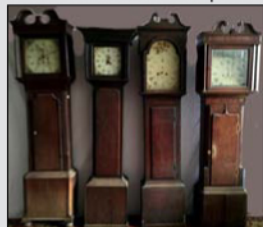

DUE TO EARLY DEADLINE this is very partial listing, items arrive daily.

Please visit our website at www.coyleauction.com for the most up to date listings and photos.

2 of a wonderful set of 10 carved
Chippendale style chairs

American inlaid
antique tall clock

Estate furnishings including pair of
armchairs with Asian motif upholstery

4 of 6 antique English tall clocks
all as found condition

Great 17th C large Italian dropleaf table

18th C mahogany dropleaf table with ball and claw feet

Good 18th C blockfront chest with original finish
(old replaced top)

18th C English oversized gateleg table

"Eve" original etching dry
point by Albert Sterner 1930

SESSION 2 AT 5:30 PM: FURNITURE: Good 18th C blockfront chest with original finish (old replaced top), great 17th C large Italian dropleaf table, 18th C mahogany dropleaf table with ball and claw feet, American inlaid antique tall clock, 18th C English oversized gateleg table, beautiful lg carved square dining table dining table with claw feet and 3 leaves, wonderful set of 10 carved Chippendale style chairs, great pr of acanthus carved high post mahog Federal twin beds, Antique Federal chest, nice mahogany secretary desk, lg bookcase with figural heads, Waterbury banjo clock copy of Willard# 5, weight driven Seth Thomas regulator, 6 antique English tall clocks all as found condition, nice narrow French and ormolu chest with desk, French style marble top pedestal, Marble top circular cabinet, pr stylish chairs in oriental fabric, great high back walnut Gothic chair, beautiful mahogany Philadelphia style tall corner cabinet, old child's chest, unusual mid-century wood and chrome long chest, wag on the wall clocks, several nice Regulator clocks, marble and slate clocks, lg Victorian mirrors, many antique chests, Victorian, oak, and country furniture and much more.