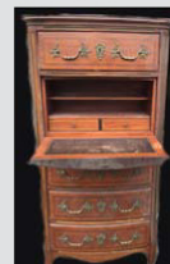

Manner of Titian
portrait of Dutch
Gentleman 34x23

Wedgwood blue/white china set designed by Walter Crane

Waterbury
banjo
clock
copy of
Willard# 5

French
style
marble
top
pedestal

Beautiful carved square
dining table dining table
with claw feet and 3 leaves

Carved Victorian bookcase

English School 11 3/4x16 1/2

Nice narrow French
ormolu chest with desk

2 great unusual life size ceramic
dogs on black stands

Pair of landscapes on board 11x23 signed Morris

William Paskell
watercolor

SESSION 2 AT 5:30 PM: FURNITURE: Good 18th C blockfront chest with original finish (old replaced top), great 17th C large Italian dropleaf table, 18th C mahogany dropleaf table with ball and claw feet, American inlaid antique tall clock, 18th C English oversized gateleg table, beautiful lg carved square dining table dining table with claw feet and 3 leaves, wonderful set of 10 carved Chippendale style chairs, great pr of acanthus carved high post mahog Federal twin beds, Antique Federal chest, nice mahogany secretary desk, lg bookcase with figural heads, Waterbury banjo clock copy of Willard# 5, weight driven Seth Thomas regulator, 6 antique English tall clocks all as found condition, nice narrow French and ormolu chest with desk, French style marble top pedestal, Marble top circular cabinet, pr stylish chairs in oriental fabric, great high back walnut Gothic chair, beautiful mahogany Philadelphia style tall corner cabinet, old child's chest, unusual mid-century wood and chrome long chest, wag on the wall clocks, several nice Regulator clocks, marble and slate clocks, lg Victorian mirrors, many antique chests, Victorian, oak, and country furniture and much more.