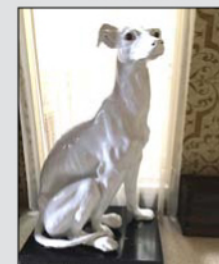

American inlaid
antique tall clock

Estate furnishings including pair of
armchairs with Asian motif upholstery

4 of 6 antique English tall clocks
all as found condition

Great 17th C large Italian dropleaf table

18th C mahogany dropleaf table with ball and claw feet

Good 18th C blockfront chest with original finish
(old replaced top)

18th C English oversized gateleg table

"Eve" original etching dry
point by Albert Sterner 1930

Manner of Titian
portrait of Dutch
Gentleman 34x23

Wedgwood blue/white china set designed by Walter Crane

Waterbury
banjo
clock
copy of
Willard# 5

French
style
marble
top
pedestal

Beautiful carved square
dining table dining table
with claw feet and 3 leaves

Carved Victorian bookcase

English School 11 3/4x16 1/2

Nice narrow French
ormolu chest with desk

2 great unusual life size ceramic
dogs on black stands

Pair of landscapes on board 11x23 signed Morris

William Paskell
watercolor