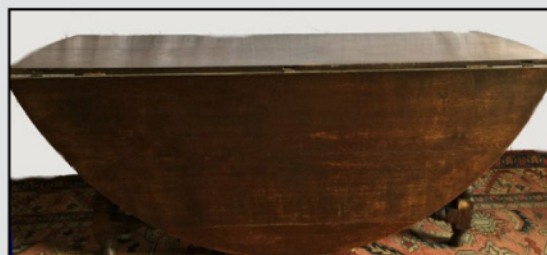

American inlaid
antique tall clock

Estate furnishings including pair of
armchairs with Asian motif upholstery

4 of 6 antique English tall clocks
all as found condition

Great 17th C large Italian dropleaf table

18th C mahogany dropleaf table with ball and claw feet

Good 18th C blockfront chest with original finish
(old replaced top)

18th C English oversized gateleg table

"Eve" original etching dry
point by Albert Sterner 1930