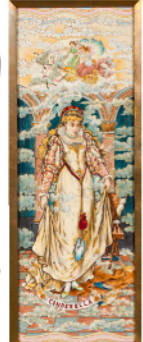

After Michel Claude Clodion

3.32 ctw Victorian diamond earrings

Stickley Williamsburg Reserve chest on chest

Pennsylvania corner cupboard

Tall case clocks incl Jennens

Restored 1986 Chevy S10

Restored 1984 Monte Carlo