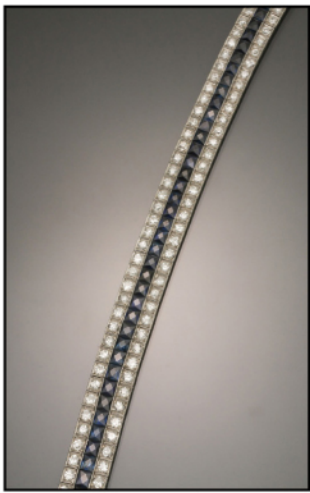

CAPITAL COLLECTIONS ESTATE AUCTION

FRIDAY, MAY 13 - 10AM

German Rococo Ebonized Wood and Satinwood Parquetry Walnut Serpentine Commode
Last Quarter 18th Century
\$3,000-\$5,000

French Art Deco Platinum, Emerald and Diamond Brooch
Circa 1925
\$2,000-\$3,000

Federal Ebonized and Satinwood Inlaid Mahogany Lady's Secretary-Bookcase
Massachusetts, Circa 1810
\$1,500-\$2,500

Andy Warhol (American 1928-1987)
Apple (from Ads) (F/S.II.359)
Screenprint
\$40,000-\$60,000

Art Deco Tested Platinum, Blue Sapphire and Diamond Cocktail Bracelet
Circa 1950
\$5,000-\$7,000

Berlin Porcelain Allegorical Plaque
K.P.M., Circa 1900
\$3,000-\$5,000

Pablo Picasso (Spanish 1881-1973)
Heads (Ramie 368)
Glazed and engraved earthenware
\$3,000-\$5,000