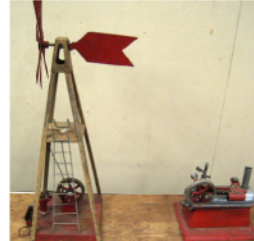

Toy Steam Engine & Windmill