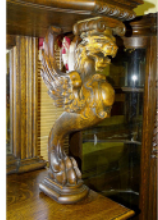

Spectacular 10 piece round winged griffin oak Dining room set w/ 60" round table w/7 leaves (1 of 2)