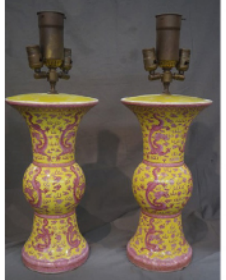

French Art Deco Style Suite

Josef Hoffman by Wittmann Sofa

19th Century Venetian School Oil/Canvas

Radovan Trnavac Mica "Woman with Fish"

Chinese Stone Foo Dog

David Richards(1828-97) Civil War Confederate

Bronze Putti Garden Fountain

Chinese Export Baluster Lamps

Chinese Red Glazed Bottle Neck Vase

Japanese Coralene Vase