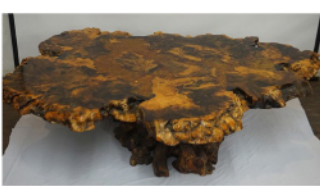

Attrib. La Maison Bagues Candelabras

French Bronze Candelabras

La Maison Bagues, Palm Chandelier

California Redwood Table by Hollands