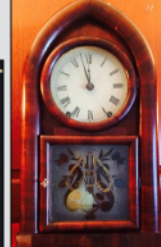

Lot of cut glass wine washers

Wonderful pair of wrought iron polychrome andirons and tools

Asian travel vanity

Bigelow and Kennard iron mantle clock

Trumeau mirror

Eugene Carriere Maternite o/c on board 21x17

Pair of antique Wm & Mary chests

2 large Chinese porcelain vases

Mahogany 8 day bee-hive clock EC Brewster (original Geneva stops)

Several nice pieces of French Furniture

One of 4 antique tall clocks

One of three George Washington prints