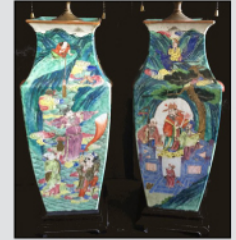

COYLE'S AUCTION

TWO SESSION MAY AUCTION

Tuesday, May 3, 2016

Session I at 3:30 PM Curiosities Auction (Rear hall) Session II at 5:30 PM Estates Auction

(Prev 10:00 to Sale Times) VFW Hall-Medway, MA

We are pleased to offer the first of two May auctions with a Two Session Antique Estates Auction featuring hundreds of widely diversified quality pieces including items drawn from large Needham farmhouse, Boston brownstone, Chestnut Hill, Fox Hill Village, Providence, RI and items from the Estate of Lila Sapinsley with selected additions. This sale will also feature private collection of 20+ antique oil paintings collected in the 1960's in New York. The May 3 auction will feature many lots of fine furniture and accessories all ready to go into home, shop or collection or straight to Brimfield. Nice selection of antique American, English, French furniture, fine porcelain and glass, orientalia, private Clock collection, paintings from a late museum curator's estate, pottery, jewelry, silver, and more. Hundreds of fresh to the market offerings. **DUE TO EARLY DEADLINE this is very partial listing. Please visit our website at www.coylesauction.com for the most up to date listings and photos.**

Chelsea Clock Co.

o/c floral still life signed Wilson 35 1/2x25 1/2

o/c paperboy C. Cozzolino 14x11

Pr. Chinese porcelain table lamps

Beautiful coffee server marked 800

Early painting on panel mother and child 28x22