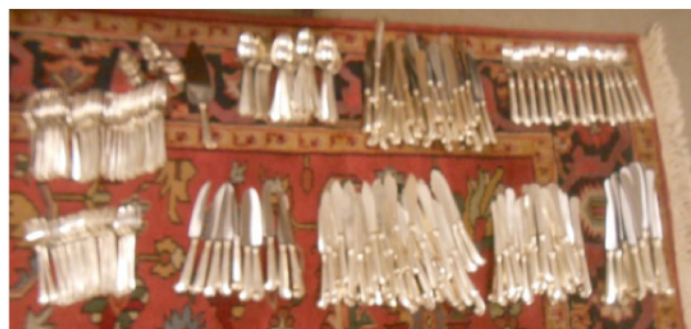

O/C Sgnd J.G. Brown 1881 12.5"x9"

Mrs Twombly's Italian Giltwood Mirror 5'6"H x 41.5"W

George II Walnut Chest

Empire Mahog Library Table

218pc Sterling Flatware From The Burden Estate

FURN: 18thc - George II Walnut Chest, Pennsylvania c1750 Blanket Chest, Italian Ladies Desk, Oak Chest On Stand, 19thc - Venetian Green & Gold Settee c1820, Set 6 Mahog Hepplewhite Inlaid Chairs, Grain Ptd 4 Drawer Chest, Empire Mahog 2 Drawer Pedestal Base Library Table, Empire Mahog Pedestal Base Paw Foot Drop Leaf Table, Jelly Cupboard, Etc... 20thc Philip Johnson Designed Bar 57.5"H x 84"W x 20.5"D From The Burden's Apartment, 4 Eames Chairs, Continental Deco Marble Top Sideboard, Pr Bertioia Side Chairs, Elaborately Carved Mantel 53"H x 71"W x 17"D, Italian Mahog 10pc Dining Set, Italian Burl Walnut 4pc Bed Set, Custom Sofa, ETC... STATUARY: Pr 21" Bronze Bears - (Were On Either Side Of The Fireplace At Florham Farm), 54" Figural Bronze Fountain - Boy With Swan, Fish & Turtle, Classical Bronze Group Satyr Having His Way With A Woman 43"H, Pr Cast Iron Garden Urns, Restored 19thc Croton Carriage Co 2 Seat Carriage, Etc... SMALLS: 218pc Sterling Flatware Service W/ Burden Crest, 18" Sterling Platter, Wine Caddie Mkd T.W. AD 1744 W/Hallmark PA, Sterling Pitcher Etc... Pr Tiffany & Co 18.5" Silverplate Platters, Burden Silverplate Trophies, 28.5" Silverplate Serving Tray W/Burden Crest, 19thc Polished Slate & Sodalite Mantel Clock 13.5"H x 18.5"W, 122pc Villeroy & Boch Amapola Dinner Service, 11 Minton Bone Dishes, 86 Limoges Plates W/Florham Crest, 36pc Villeroy & Boch Summerday Partial Dinner Service, Pr Folk Art Lamps Made Of Black & White Dice 18.25"H x 19"Sq From Burden Estate, c1820 Brass 6 Arm Chandelier, Etc... 500+ Volumes Limited Editions Club Books, Fine Collection Carnival Glass Including Collection Of Rare Sgnd Pieces, Etc... GOURWORK: 7 18thc & 19thc Hot Air Balloon Illustrations From The Burden Coll To Incl: 1784 Gouache Le Flesselles Sgnd L.R., 1783 W/C Vue Du Jar den De La Manufacture Sgnd Derais, 18thc W/C Charles Et Robert Attrib To Huet Etc..., 17thc O/C Portrait Of Cardinal Geo Coneus, Framed Photo Of The Moon Landing Apollo-11 Inscribed To Peggy & Bill Burden Autog By The Astronauts, Mrs Twombly's Italian Giltwood Mirror 5'6"H x 41.5"W, O/C Boy W/Flute Sgnd J.G. Brown 1881, 8-19thc Ship Lithos To Incl N. Currier Dreadnaught Off Tuskar 19"x26", 1842 Launch Of The Steam Ship Forth 20.5"x27", N Currier 1853 Clipper Ship "Great Republic" 19.5" x 24.5", Set Of 4 English Lithos Depicting The Battle Between The H.M.S. Shannon With The American Frigate Chesapeake, Pr 1842 Coaching Lithos Fores's Coaching Recollections 20" x 28", Pr Alken Horserace Lithos "The Start & Finish" 25" x 37", Etc... O/C Marin Dans La Campagne Marocaine Sgnd Denise Bourdouxhe, Lg 19thc Portraits Etc, 2 Lg O/C Sgnd Veltis 1951 10'1.5" x 13'4" & 10'1.5" x 18'4" Made For A Party At Florham, Anaclypta Mother Of Pearl Inlaid Mirror 5'H x 38"W, Etc... RUGS: Room Size, Runners & Scatters.