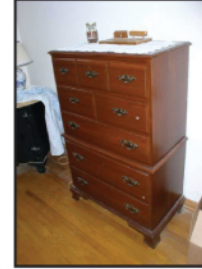

Unreserved Real Estate & Contents

◆ AUCTION ◆

7949 Vernon Road S., Cicero, NY 13039

(Take S. Bay Rd. to E. Pine Grove Rd. to Vernon Rd. S.)

SUNDAY, MAY 15, 10 AM - Preview: 9-10 AM

Antiques, Collectibles & Household Furnishings to be auctioned following the sale of the Real Estate to include: Furniture: Oak Leaded glass side by side China cabinet desk w/curved glass door & mirrored Bonnet top, Stickley Cherry Valley Dbl. ped. desk & Stickley Cherry Valley desk chair, Harden Cherry dining room set w/Step back Hutch, oval Queen Anne table, 4 Comb back Windsor chairs & 2 Barrel back arm chairs, server, Oak stand, Wal. Vict. White marble top table, Chestnut table, Jamestown Cherry dresser w/mirror, chest, night stand & Cannonball low poster Dbl. bed, Cherry chest of drawers & night stand, Brass Queen headboard, Oak shaving mirror, sewing table, dropleaf Cherry end table; **Collectibles:** Patchwork quilts, kerosene lamps, burled music box, Coll. of Willow Tree, Linden wall clock, antique safe, watches, Buffalo Exposition inkwell, Haberland playing cards, ash tray & box; oil painting, Iron dog door stop, Oneida SS flatware, Shaving cup-brush & razor, Halls pottery, Brass lamps, Topographic maps, fishing poles, Bear paw snow shoes, OPC sugar & creamer, sgn. Whites of Utica Blue mug, Gold Rings & Jewelry; Antique Glass Collection: 2 Gunderson Peachlow cov. jars. Amethyst cut to clear vase, Cut glass Collection-Canastota Diamond Poinsettia vase, butter dish, sugar & creamer, 3 footed bowl, spooner, Toothpick holder collection-Cut glass, Art glass, Coraleen, Rubina, Royal Bayreuth, RS Prussia, Opalescent, Flashed Cranberry, Syr. Fair 1908, Amberina, Beeleek, Burmese, Carnival, Wedgwood, Figural Bisque, Custard & pressed glass, handlined nappy, sugar cube holder 100 pc. Cut glass collection Ferner, lg. vase, compotes, pitcher/glasses, butter dish, sgn. pieces-Almy & Thomas Corning, NY; handpainted plates & bowls, Candlewyck glass, Hub china, set of 8 Syr. Fine China Gardenia & Dogwood, Lenox vase, cut glass pitchers, cruets, perfume bottles, goblets, decanters, bowls, sugars & creamers, nappys, celery dishes; **Housewares:** LazyBoy recliners, CD's, Kenmore 90 Series washer, Maytag Bravos elec. dryer, desk & chair, LED TV, Dell computer, sm. appliances, Revereware & Farberware; **Collection of Woodworking Tools:** Shop Smith w/sander, band saw, table saw, lathe, Delta scroll saw, bench grinder, metal work benches, tool box, Bosch router, Antique wooden tool boxes w/tools, Porter Cable plate joiner, Porta Cable Circular saw, Skill sawzall, creepers, DeWalt planer, router bits, Forestry bits, turning tools, tap/die sets, Masonry tools, belt sander, Proto tool boxes, router table, Powermatic 10" Artisans saw, Dust collector, Foreord Dremel tool, welding masks, planes, miter box saw, electrical supplies, Ariens PRO32 snow blower, garden tools, Craftsman gas push mower, Weber kettle, 7' step ladder & much more! **Auctioning @ 12 Noon:** John Deere D130 Riding lawn tractor.