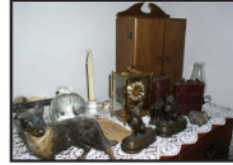

Unreserved Real Estate & Contents

◆ AUCTION ◆

7949 Vernon Road S., Cicero, NY 13039

(Take S. Bay Rd. to E. Pine Grove Rd. to Vernon Rd. S.)

SUNDAY, MAY 15, 10 AM - Preview: 9-10 AM

Antiques, Collectibles & Household Furnishings to be auctioned following the sale of the Real Estate to include: Furniture: Oak Leaded glass side by side China cabinet desk w/curved glass door & mirrored Bonnet top, Stickley Cherry Valley Dbl. ped. desk & Stickley Cherry Valley desk chair, Harden Cherry dining room set w/Step back Hutch, oval Queen Anne table, 4 Comb back Windsor chairs & 2 Barrel back arm chairs, server, Oak stand, Wal. Vict. White marble top table, Chestnut table, Jamestown Cherry dresser w/mirror, chest, night stand & Cannonball low poster Dbl. bed, Cherry chest of drawers & night stand, Brass Queen headboard, Oak shaving mirror, sewing table, dropleaf Cherry end table; **Collectibles:** Patchwork quilts, kerosene lamps, burled music box, Coll. of Willow Tree, Linden wall clock, antique safe, watches, Buffalo Exposition inkwell, Haberland playing cards, ash tray & box; oil painting, Iron dog door stop, Oneida SS flatware, Shaving cup-brush & razor, Halls pottery, Brass lamps, Topographic maps, fishing poles, Bear paw snow shoes, OPC sugar & creamer, sgn. Whites of Utica Blue mug, Gold Rings & Jewelry; Antique Glass Collection: 2 Gunderson Peachlow cov. jars. Amethyst cut to clear vase, Cut glass Collection-Canastota Diamond Poinsettia vase, butter dish, sugar & creamer, 3 footed bowl, spooner, Toothpick holder collection-Cut glass, Art glass, Coraleen, Rubina, Royal Bayreuth, RS Prussia, Opalescent, Flashed Cranberry, Syr. Fair 1908, Amberina, Beeleek, Burmese, Carnival, Wedgwood, Figural Bisque, Custard & pressed glass, handlined nappy, sugar cube holder 100 pc. Cut glass collection Ferner, lg. vase, compotes, pitcher/glasses, butter dish, sgn. pieces-Almy & Thomas Corning, NY; handpainted plates & bowls, Candlewyck glass, Hub china, set of 8 Syr. Fine China Gardenia & Dogwood, Lenox vase, cut glass pitchers, cruets, perfume bottles, goblets, decanters, bowls, sugars & creamers, nappys, celery dishes; **Housewares:** LazyBoy recliners, CD's, Kenmore 90 Series washer, Maytag Bravos elec. dryer, desk & chair, LED TV, Dell computer, sm. appliances, Revereware & Farberware; **Collection of Woodworking Tools:** Shop Smith w/sander, band saw, table saw, lathe, Delta scroll saw, bench grinder, metal work benches, tool box, Bosch router, Antique wooden tool boxes w/tools, Porter Cable plate joiner, Porta Cable Circular saw, Skill sawzall, creepers, DeWalt planer, router bits, Forestry bits, turning tools, tap/die sets, Masonry tools, belt sander, Proto tool boxes, router table, Powermatic 10" Artisans saw, Dust collector, Foreord Dremel tool, welding masks, planes, miter box saw, electrical supplies, Ariens PRO32 snow blower, garden tools, Craftsman gas push mower, Weber kettle, 7' step ladder & much more! **Auctioning @ 12 Noon:** John Deere D130 Riding lawn tractor.