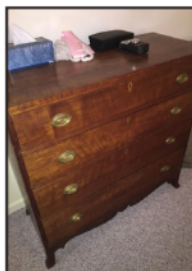

Antiques, Collectibles & Furnishings to be auctioned following the sale of the Real Estate: Furniture: Antique Regina Orchestral #4-Serial #27264 - Upright Music Box in Mahogany Case in playing condition w/26 27" discs 2 larger single Combs w/172 teeth 79"hx43"wx18"; Early Pine 1 drw. Hepplewhite stand, Pine 2 dr. cabinet 38"wx33"h, Early Pine Hepplewhite bread board top work table w/tapered legs; 4 Pine Barrel back chairs, Boston Rocker, Early Cherry 2 drw. Turned leg stand, Early Cherry Hepplewhite 4 drw. Chest w/pencil inlaid graduated drawers; Pine Lincoln lift top commode, Early Pine plank seat rocker, 2 Pine stands, Early Hepplewhite Cherry graduated 4 drw. Chest w/splained feet & oval brass handles; Early Hepplewhite Pine lift top 2 drw. Blanket chest; 3 Wing Back arm chairs, loveseat, Adirondack platform rocker, Bedside table, Pine Cross Buck coffee table, Early Cherry Hepplewhite dropleaf table, Full size 54"w Modern Sleigh Bed w/Beautyrest Mattress & Spring; Antique Cannonball bed; **Collectibles:** Seth Thomas dbl. dial Calendar clock-20"wx39"h; Steeple clock, James Gray Kinross Tall Mahogany case clock w/moon dial w/brass work-87"; Early wooden well pump floor lamp, Pitcher pump lamp, Brass tea kettle, Currier & Ives "Coming From the Trot"-Original lithograph 1869; Pr. of Staffordshire Dogs, Delft Bowl, lg. Toy Metal Trains incld.-Engine, Coal Car & Railway Express 1515 car; Wooden decoys, Original "Becalmed" by Ray Crosby 37"wx25"h; Set of "Bramble" by Wedgewood China; Early Map of American Republic 1846 by J. H. Young-engraved by J. H. Brightly; lg. Brass plaque, 2 Pine Ogee mirrors, Early Kerosene & Milk glass lamp, Pr. Of Currier & Ives George & Martha Washington prints, silent butler, antique quilts, Antique "God Bless Our Home" needlepoint; Antique Currier & Ives Print of "The Great East River Suspension Bridge" (Brooklyn Bridge) 36"wx25"h, antique small steam engine lamp, antique wooden butter churn lamp, Winter in the Country print, cookbooks, Original GWW HP lamp; old glass pickle barrels, 78 records, lg. antique spun brass kettle 1851; Canal table lamp, antique cast iron door stops of Woman w/baskets, Ram & Basket of flowers; Shoe shine stool; antique wedding dress, Antique fan in shadow box frame, plastic cigar store Indian; **Household Furnishings, Tools & more!**