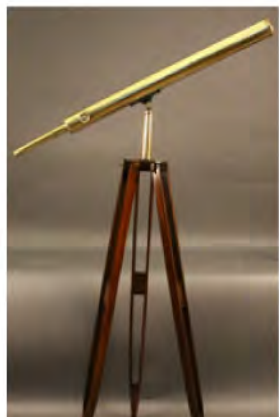

Boston Harbor Auctions

Ma Lic 2428

Harbor Tugboat "Brooklyn"

Steam Yacht "Aphrodite"

Painted Sea Chest

1930 Steam Yacht "Corsair"

Royal Navy Frigate

Ship's Trawling Lantern

Monumental Brass Ship's Bell

Desco USN Mark V Helmet

Morse Commercial Helmet

Brass Ship's Bulkhead Lantern

David Clark Diving Helmet

Globe by Charles Copley

Carved American Eagle

Monumental Brass Ship's Bell

US Lighthouse Service Establishment clock by E. Howard of Boston

Aluminum Ship's Telegraph

Alligator Tray Table

Chelsea "Commander"

Baroud & Son, Paris

Chrome Skylight Binnacle

SHIP MODEL & NAUTICAL ANTIQUE AUCTION FEATURING THE PETER NESS COLLECTION