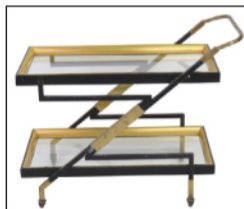

PIVA STYLE COFFEE TABLE

PAIR ITALIAN STANDS

ROSEWOOD SIDEBORD

ITALIAN BURL WOOD SIDEBORD

KARGES SIDEBORD

BUFFA STYLE LOUNGE CHAIRS

HARVEY PROBBER ROSEWOOD TABLE

PAIR ITALIAN LOUNGE CHAIRS

MODERN BAR CART

CARVED CENTER TABLE

NEEDLEPOINT BERGERE

PAIR FRENCH SETTEES

ANTIQUE FIGURAL ANDIRONS

MODERN BAR CART

UPHOLSTERED LOUNGE CHAIRS

LOUIS XVI STYLE STANDS

ANTIQUE FRENCH BUREAUPLAT

CONTINENTAL FIGURAL CONSOLE

TEAK WOVEN GRASS CHAISE

ITALIAN SIDEBORD

ARNE NORRELL ARI CHAIR

CUSTOM PEMBROKE TABLES

WROUGHT IRON MARBLETOP TABLE

4 BRONZE SCONCES