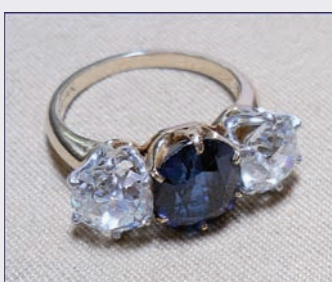

Pennsylvania Chippendale

19th C. English Woolwork of Frigate

John Wood, Philadelphia

Tourneau, 18K

*Plains Indian
Beaded Cradle-
board*

Top L-R: *John Frederick Herring; Thomas Sully;*
American Classical Empire Recamier