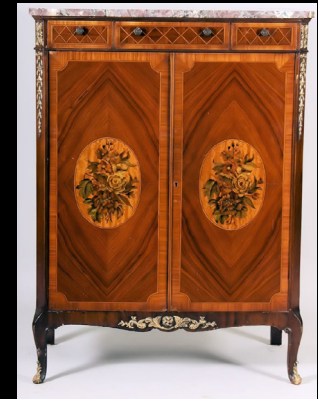

Neoclassical Style Inlaid & Marble Top Chest