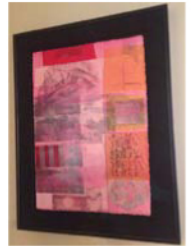

## ELEGANT CIRCA 1850 SASCO HILL HOME MODERN & CLASSIC FURNISHINGS and COLLECTION OF ART!

**FURNISHINGS:** 19thC French Armoires, Country Harvest Table & Chairs, 19thC Country Sideboard, Double Pedestal Mahogany Dining Table, Ten Chairs & Sideboard, Ralph Lauren Sofas, Petite Sectional in Crème, LeCorbusier LC4 Chaise Lounge In Cowhide, Pair of 19thC Armchairs in Modern Oranges! Prs Leather and Velvet Side Chairs, Iron & Glass Cocktail Table, Pair of Wonderful Chrome & Leather X Side Tables, Marge Carson Desk in Crème/Leather Top, Glass & Acrylic Cocktail Table, Leather Ralph Lauren King Bed, Handsome Leather Braided Ottoman, Asian Style Side Tables, Pair Bergere Chairs in Blue/Crème.

**ART & MUSIC:** From Contemporary to Classic, Great Selection For Young Collectors, Artists to Include: Maja Lisa Englehardt, Simi Marques, Robert Rauschenberg Signed Print, Jeffrey Blondes, Brian Rutenberg, I Made Wianta, Dennis Sheehan, William S Horton, Eiton Vitkon, Beth Rundquist, Walter Cox, Mellie Cooper & Others. Interesting Framed Prints, 19thC Carved Gilt Wood Angel, YOUNG AND CHANG PG-150 Player Piano – Pramberger Signature Series.

**GARDEN & OUTDOOR:** French Statuary - Grouping of Three 19thC Cherub Musicians on Pedestals( 5ft high) Much Great TEAK By Weatherend Estate Furniture, Brown Jordan Wrought Iron, Planters, Tile Top Tables, HILITE... Fabulous 8ft "Whale Tail" Cyprus Root Sculpture from NY Botanical Garden and More.