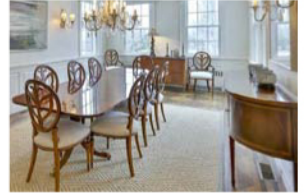

## ELEGANT CIRCA 1850 SASCO HILL HOME MODERN & CLASSIC FURNISHINGS and COLLECTION OF ART!

**FURNISHINGS:** 19thC French Armoires, Country Harvest Table & Chairs, 19thC Country Sideboard, Double Pedestal Mahogany Dining Table, Ten Chairs & Sideboard, Ralph Lauren Sofas, Petite Sectional in Crème, LeCorbusier LC4 Chaise Lounge In Cowhide, Pair of 19thC Armchairs in Modern Oranges! Prs Leather and Velvet Side Chairs, Iron & Glass Cocktail Table, Pair of Wonderful Chrome & Leather X Side Tables, Marge Carson Desk in Crème/Leather Top, Glass & Acrylic Cocktail Table, Leather Ralph Lauren King Bed, Handsome Leather Braided Ottoman, Asian Style Side Tables, Pair Bergere Chairs in Blue/Crème.

**GARDEN & OUTDOOR:** French Statuary - Grouping of Three 19thC Cherub Musicians on Pedestals( 5ft high) Much Great TEAK By Weatherend Estate Furniture, Brown Jordan Wrought Iron, Planters, Tile Top Tables, HILITE... Fabulous 8ft "Whale Tail" Cyprus Root Sculpture from NY Botanical Garden and More.