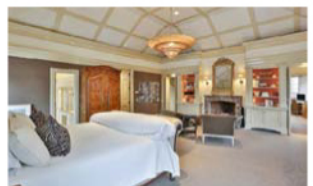

## ELEGANT CIRCA 1850 SASCO HILL HOME MODERN & CLASSIC FURNISHINGS and COLLECTION OF ART!

**FURNISHINGS:** 19thC French Armoires, Country Harvest Table & Chairs, 19thC Country Sideboard, Double Pedestal Mahogany Dining Table, Ten Chairs & Sideboard, Ralph Lauren Sofas, Petite Sectional in Crème, LeCorbusier LC4 Chaise Lounge In Cowhide, Pair of 19thC Armchairs in Modern Oranges! Prs Leather and Velvet Side Chairs, Iron & Glass Cocktail Table, Pair of Wonderful Chrome & Leather X Side Tables, Marge Carson Desk in Crème/Leather Top, Glass & Acrylic Cocktail Table, Leather Ralph Lauren King Bed, Handsome Leather Braided Ottoman, Asian Style Side Tables, Pair Bergere Chairs in Blue/Crème.