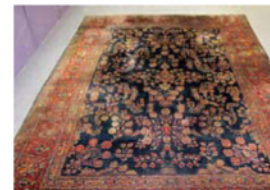

"Moonlight, Pawley's Island"
etching by Elizabeth White

Pre-Colombian, Blackware

19th C Rose Medallion

Charcoal/Pencil "Joye"
by George Ford Morris

Ca. 1910 Persian Sarouk
Rug 10' x 13'

18th C Pironesi Engraving