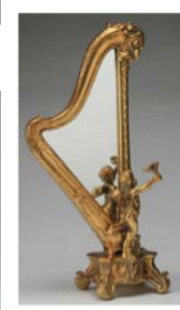

Peter Max Acrylic on Paper

1983 Autographed
Dodgers Tin Sign

Large Pair of Bohemian
Lustres w/Crystal Prisms

Pablo Picasso
Colored Lithograph

Pair of Meissen Porcelain Cache Pots

Chinese Imperial Porcelain
Arhat Vase

KPM Porcelain Plaque

100 Piece Collection of Lladros

Gilt Bronze Seated Lady

Antique Italian
Giltwood Figural
Mirror

Robert Graham
Sculpture

French Empire Dore
Bronze Clock

Featuring; Quality Carved & Inlaid Furniture Items, Fine & Decorative Oil Paintings, Many Porcelains; Meissen, Sevres, KPM, Berlin, Limoges, Dresden, Paris Porcelain, Royal Vienna, Amphora & Pottery, German & Russian Silver, Wallace, Towle, Empire & others Sterling Silver, Tiffany & Co., French Gilt & Dore Bronze, Marble & Onyx Figural Clocks & Clock Sets, Capodimonte, Chinese Porcelains, Pottery, Embroideries, Scrolls & Artwork, Life-Size Marble Statues, Art Nouveau & Art Deco items, Carved Jade, Agate, Quartz, Turquoise, Amber, Onyx, Marble, Alabaster & Stone items, Wall Plaques & Sconces, Lamps & Chandeliers, Many Crystal & Glass items, Art Glass, Galle, Moser, Baccarat, Lalique, Daum Nancy, & Steuben Crystals, Figurines, Centerpieces, Candelabra, Vases, & Urns, Rugs, Watches, Fine & Costume Jewelry, Cache Pots, Lustres & Jardinières, Dinnerware, Flatware, & Stemware Sets AND SO MUCH MORE...