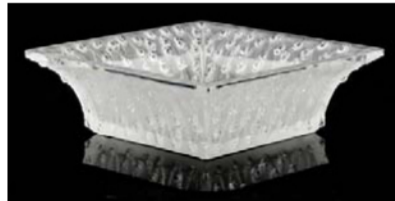

Absentee and phone bidding available: 203-630-1400
Live Internet bidding available through Live Auctioneers,
Invaluable, and Auction Zip.

www.nesteggauctions.com for more information

C.F. Monroe Wavecrest Plaque and Wave Crest Brush Holder, David Yurman Cable Bracelet and Earrings, Johann Adalbert Heine Painting, Chinese Famille Rose Vase, Delft Porcelain Plaque, Peer Smed Sterling Silver Pin, Frank VerBecks Illustration, Victorian Jewelry, Reed & Barton Les Cinq Fluers Forks, George Herbert McCord Marine Painting, Large Men's Victorian Gold Pocket watch, German Scenic Porcelain Plaque in the Manner of KPM Berlin, Samuel Arlent Edwards Watercolor or Maude Adams, English Boxes including tea caddy, and Penwork, Elliot Bouton Torrey Landscape, Manor House Dining Table, Nancy Corzine Dining Table, Set of ten Hepplewhite Chairs, Carved Wall Sconces, Chinese Monochrome Jars, Hendricus Johannes Scheeres Interior, Hand August Lassen Card Players oil on Board, Austrian Bronze Boar, Chinese Jade and 14K Jewelry, Pair of Chinese Jindezhen Oxblood Sang De Boeuf Vases, English Silver Repousee Tea Service, Large set of US Silver Eagles, Japanese Porcelain bowl with Bronze Mount, Selection of Charles Levier Watercolors, German Silver Thaler Tray, Miniature Diminutive Bowfront Chest, Carlo Chiostrri Watercolor, French Landscape in the manner of Jean Baptiste Camille Corot, Mens Benrus 21 Jewel Wrist Watch in 14K, Chinese Famille Rose Cong Vase with Qianlong Mark, Karl Kauba Bronze, Chinese Porcelain Jar with Kangxi Mark, Karl Julius Rose Marine Painting, Large Louis Vuitton Steamer Trunk, Friedrich