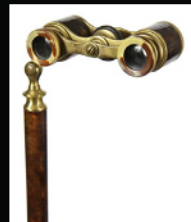

Kimball M. Sterling, Inc.
Auctioneer & Appraiser

The Johnny Winter Cane Collection Auction
Saturday, March 26, Noon (Eastern Time)

Raisin' Cane

Ivory Skull Cane,
Ca. 1900
\$2000-3000

Tortoise Shell
Opera Glasses,
Ca. 1880 \$2500-3500

From the Johnny Winter Cane Collection

20th Century
Carved Ebony
Elephant

20th Century
Carved and Painted
Folk Art Cane

Rock 'n Roll
Cane Dated 2012

125 West Market Street Johnson City, TN 37604 • **423-773-4073** or **423-928-1471**