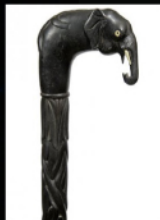

Kimball M. Sterling, Inc.
Auctioneer & Appraiser

The Johnny Winter Cane Collection Auction
Saturday, March 26, Noon (Eastern Time)

Raisin' Cane

Ivory Skull Cane,
Ca. 1900
\$2000-3000

Tortoise Shell
Opera Glasses,
Ca. 1880 \$2500-3500

From the Johnny Winter Cane Collection

20th Century
Carved Ebony
Elephant

20th Century
Carved and Painted
Folk Art Cane

Rock 'n Roll
Cane Dated 2012

125 West Market Street Johnson City, TN 37604 • **423-773-4073** or **423-928-1471**