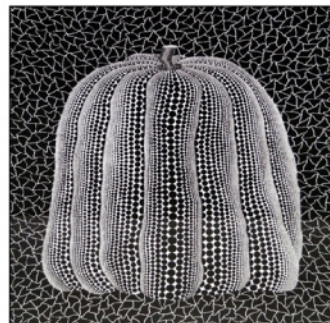

W/C, Romeo Villalva Tabuena.
Sight 22 x 14"

O/C, Valery Yurlow.
36 x 24"

W/C Illustration, Russian School.
Sheet 26 x 18"

Gouache/Cardbd,
Henryk Berlewi 1957

O/Masonite, Guy Michon
"Luxuriance" 1965. 45 x 36"

O/Paper on Bd,
Charles Francois Daubigny

Antique Himba, Namibia.
H.22"

Central Persian Main Carpet,
Zirkhaki, Signed. 7'11 x 11'11"

George III Mahogany,
Walker & Finemore,
Birmingham c.1800. H. 92"

Serigraph, Yayoi Kusama, #63/120
1992. Sheet 32 3/4 x 27 1/2" (1 of 2)

Chinese
Boxwood Figure.
Ching. H. 40"

African Chief's
Rocking Chair

Willy Rizzo Designer Travertine/Marble. Top 44 x 72"

Imperial Russian/Judaic Silver (4 of 7)

Forged Iron/Enamel
on Copper. H.38"

Thai Nickel/Brass,
19thc. H.40"

Zebra Skin Rug. 9 x 6'

Reclaimed Free-Form Teak Bench. L. 81"

Alaskan Baleen
Sculpture,
Juneau Ale Churak.
H.39 1/2"

Lithograph, Joan Miro #44/75.
Sight 38 x 27 1/2" Provenance:
Certificate Galeria Maeght,
Feb. 16, 1982