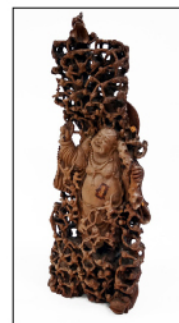

O/Paper on Bd,
Charles Francois Daubigny

Antique Himba, Namibia.
H.22"

Central Persian Main Carpet,
Zirkhaki, Signed. 7'11 x 11'11"

George III Mahogany,
Walker & Finemore,
Birmingham c.1800. H. 92"

Serigraph, Yayoi Kusama, #63/120
1992. Sheet 32 3/4 x 27 1/2" (1 of 2)

Chinese
Boxwood Figure.
Ching. H. 40"

African Chief's
Rocking Chair

Willy Rizzo Designer Travertine/Marble. Top 44 x 72"

Imperial Russian/Judaic Silver (4 of 7)

Forged Iron/Enamel
on Copper. H.38"

Thai Nickel/Brass,
19thc. H.40"