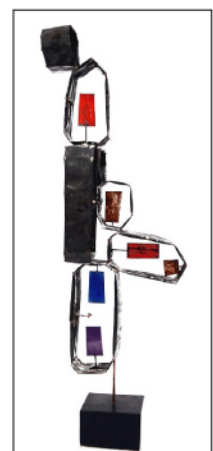

Chinese
Boxwood Figure.
Ching. H. 40"

African Chief's
Rocking Chair

Willy Rizzo Designer Travertine/Marble. Top 44 x 72"

Imperial Russian/Judaic Silver (4 of 7)

Forged Iron/Enamel
on Copper. H.38"

Thai Nickel/Brass,
19thc. H.40"

Zebra Skin Rug. 9 x 6'

Reclaimed Free-Form Teak Bench. L. 81"

Alaskan Baleen
Sculpture,
Juneau Ale Churak.
H.39 1/2"

Lithograph, Joan Miro #44/75.
Sight 38 x 27 1/2" Provenance:
Certificate Galeria Maeght,
Feb. 16, 1982